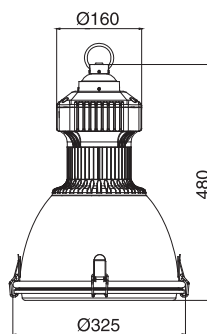

Dimensional Diagrams

Candle Power Distribution

| 90604 | 90604-1 |
|------------------|-----------------------|
| 80x1W White LEDs | 80x1W High Power LEDs |
| 86° | 73° |
| 100-240V AC | 100-240V AC 50/60Hz |
| 96W | 91.4W |
| 5000K(±500K) | 5000K(±500K) |
| 5420 Lm | 4260 Lm |
| -30°C ~ +40°C | -30°C ~ +40°C |
| P.F: >0.95 | P.F: >0.95 |

Industrial Illumination

LED Bay Series

Pendant Lowbay
Triac Dimmable

Surface Lowbay
Triac Dimmable

Specifications

| Item No. | 90494/90614 | 90504/90514 | 90524/90624 |
|------------------------------|--|--|--|
| Light Source | High Power White LEDs | High Power White LEDs | High Power White LEDs |
| Beam Angle | 77° | 77° | 77° |
| Input Voltage | 90494: 220-240V AC 50Hz 90614: 100-120V AC 60Hz | 90504: 220-240V AC 50Hz 90514: 100-120V AC 60Hz | 90524: 220-240V AC 50Hz 90624: 100-120V AC 60Hz |
| Power Consumption | 12W | 14W | 12W |
| Color Temperature | WW / NW / CW | WW / NW / CW | WW / NW / CW |
| Luminous Flux | 770 Lm | 720 Lm | 770 Lm |
| Operating Temperature | -30°C ~ +40°C | -30°C ~ +40°C | -30°C ~ +40°C |
| P.F | >0.90 | >0.90 | >0.90 |

Dimensional Diagrams

Candle Power Distribution

Surface Lowbay
Triac Dimmable

Recessed Ceiling Lowbay
Triac Dimmable

| 90534/90544 | 90554/90634 | 90564/90574 |
|-------------------------|-------------------------|-------------------------|
| High Power White LEDs | High Power White LEDs | High Power White LEDs |
| 77° | 77° | 77° |
| 90534: 220-240V AC 50Hz | 90554: 220-240V AC 50Hz | 90564: 220-240V AC 50Hz |
| 90544: 100-120V AC 60Hz | 90634: 100-120V AC 60Hz | 90574: 100-120V AC 60Hz |
| 14W | 12W | 14W |
| WW / NW / CW | WW / NW / CW | WW / NW / CW |
| 720 Lm | 770 Lm | 720 Lm |
| -30°C ~ +40°C | -30°C ~ +40°C | -30°C ~ +40°C |
| >0.90 | >0.90 | >0.90 |