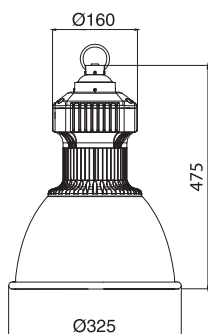

Dimensional Diagrams

Candle Power Distribution

| 90604 | 90604-1 |
|------------------|-----------------------|
| 80x1W White LEDs | 80x1W High Power LEDs |
| 86° | 73° |
| 100-240V AC | 100-240V AC 50/60Hz |
| 96W | 91.4W |
| 5000K(±500K) | 5000K(±500K) |
| 5420 Lm | 4260 Lm |
| -30°C ~ +40°C | -30°C ~ +40°C |
| P.F: >0.95 | P.F: >0.95 |

Industrial Illumination

LED Bay Series

Pendant Lowbay
Triac Dimmable

Surface Lowbay
Triac Dimmable

Specifications

| Item No. | 90494/90614 | 90504/90514 | 90524/90624 |
|------------------------------|--|--|--|
| Light Source | High Power White LEDs | High Power White LEDs | High Power White LEDs |
| Beam Angle | 77° | 77° | 77° |
| Input Voltage | 90494: 220-240V AC 50Hz 90614: 100-120V AC 60Hz | 90504: 220-240V AC 50Hz 90514: 100-120V AC 60Hz | 90524: 220-240V AC 50Hz 90624: 100-120V AC 60Hz |
| Power Consumption | 12W | 14W | 12W |
| Color Temperature | WW / NW / CW | WW / NW / CW | WW / NW / CW |
| Luminous Flux | 770 Lm | 720 Lm | 770 Lm |
| Operating Temperature | -30°C ~ +40°C | -30°C ~ +40°C | -30°C ~ +40°C |
| P.F | >0.90 | >0.90 | >0.90 |

Dimensional Diagrams

Candle Power Distribution

Surface Lowbay
Triac Dimmable

Recessed Ceiling Lowbay
Triac Dimmable

| 90534/90544 | 90554/90634 | 90564/90574 |
|-------------------------|-------------------------|-------------------------|
| High Power White LEDs | High Power White LEDs | High Power White LEDs |
| 77° | 77° | 77° |
| 90534: 220-240V AC 50Hz | 90554: 220-240V AC 50Hz | 90564: 220-240V AC 50Hz |
| 90544: 100-120V AC 60Hz | 90634: 100-120V AC 60Hz | 90574: 100-120V AC 60Hz |
| 14W | 12W | 14W |
| WW / NW / CW | WW / NW / CW | WW / NW / CW |
| 720 Lm | 770 Lm | 720 Lm |
| -30°C ~ +40°C | -30°C ~ +40°C | -30°C ~ +40°C |
| >0.90 | >0.90 | >0.90 |