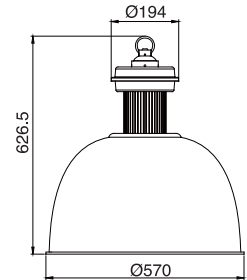

Industrial Illumination

LED Bay Series

Specifications

| Item No. | 91304 | 91314 | 91324 |
|-----------------------|---------------------|---------------------|---------------------|
| Light Source | High Power LED | High Power LED | High Power LED |
| Beam Angle | 70° | 70° | 70° |
| Input Voltage | 100-240V AC 50/60Hz | 100-240V AC 50/60Hz | 100-240V AC 50/60Hz |
| Power Consumption | 45W | 60W | 85W |
| Color Temperature | WW / NW / CW | WW / NW / CW | WW / NW / CW |
| Luminous Flux | 1870 Lm | 2370 Lm | 3270 Lm |
| Operating Temperature | -30°C ~ +40°C | -30°C ~ +40°C | -30°C ~ +40°C |

Dimensional Diagrams

Candle Power Distribution

| 90604 | 90604-1 |
|------------------|-----------------------|
| 80x1W White LEDs | 80x1W High Power LEDs |
| 86° | 73° |
| 100-240V AC | 100-240V AC 50/60Hz |
| 96W | 91.4W |
| 5000K(±500K) | 5000K(±500K) |
| 5420 Lm | 4260 Lm |
| -30°C ~ +40°C | -30°C ~ +40°C |
| P.F: >0.95 | P.F: >0.95 |

Industrial Illumination

LED Bay Series

Pendant Lowbay
Triac Dimmable

Surface Lowbay
Triac Dimmable

Specifications

| Item No. | 90494/90614 | 90504/90514 | 90524/90624 |
|------------------------------|--|--|--|
| Light Source | High Power White LEDs | High Power White LEDs | High Power White LEDs |
| Beam Angle | 77° | 77° | 77° |
| Input Voltage | 90494: 220-240V AC 50Hz 90614: 100-120V AC 60Hz | 90504: 220-240V AC 50Hz 90514: 100-120V AC 60Hz | 90524: 220-240V AC 50Hz 90624: 100-120V AC 60Hz |
| Power Consumption | 12W | 14W | 12W |
| Color Temperature | WW / NW / CW | WW / NW / CW | WW / NW / CW |
| Luminous Flux | 770 Lm | 720 Lm | 770 Lm |
| Operating Temperature | -30°C ~ +40°C | -30°C ~ +40°C | -30°C ~ +40°C |
| P.F | >0.90 | >0.90 | >0.90 |