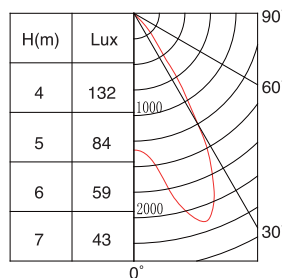

Industrial Illumination

LED Bay Series

Specifications

| Item No. | 91304 | 91314 | 91324 |
|-----------------------|---------------------|---------------------|---------------------|
| Light Source | High Power LED | High Power LED | High Power LED |
| Beam Angle | 70° | 70° | 70° |
| Input Voltage | 100-240V AC 50/60Hz | 100-240V AC 50/60Hz | 100-240V AC 50/60Hz |
| Power Consumption | 45W | 60W | 85W |
| Color Temperature | WW / NW / CW | WW / NW / CW | WW / NW / CW |
| Luminous Flux | 1870 Lm | 2370 Lm | 3270 Lm |
| Operating Temperature | -30°C ~ +40°C | -30°C ~ +40°C | -30°C ~ +40°C |

Dimensional Diagrams

Candle Power Distribution

| 90604 | 90604-1 |
|------------------|-----------------------|
| 80x1W White LEDs | 80x1W High Power LEDs |
| 86° | 73° |
| 100-240V AC | 100-240V AC 50/60Hz |
| 96W | 91.4W |
| 5000K(±500K) | 5000K(±500K) |
| 5420 Lm | 4260 Lm |
| -30°C ~ +40°C | -30°C ~ +40°C |
| P.F: >0.95 | P.F: >0.95 |

Industrial Illumination

LED Bay Series

Pendant Lowbay
Triac Dimmable

Surface Lowbay
Triac Dimmable

Specifications

| Item No. | 90494/90614 | 90504/90514 | 90524/90624 |
|------------------------------|--|--|--|
| Light Source | High Power White LEDs | High Power White LEDs | High Power White LEDs |
| Beam Angle | 77° | 77° | 77° |
| Input Voltage | 90494: 220-240V AC 50Hz 90614: 100-120V AC 60Hz | 90504: 220-240V AC 50Hz 90514: 100-120V AC 60Hz | 90524: 220-240V AC 50Hz 90624: 100-120V AC 60Hz |
| Power Consumption | 12W | 14W | 12W |
| Color Temperature | WW / NW / CW | WW / NW / CW | WW / NW / CW |
| Luminous Flux | 770 Lm | 720 Lm | 770 Lm |
| Operating Temperature | -30°C ~ +40°C | -30°C ~ +40°C | -30°C ~ +40°C |
| P.F | >0.90 | >0.90 | >0.90 |