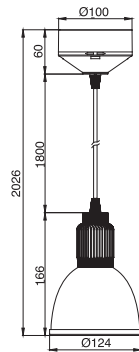

Dimensional Diagrams

Candle Power Distribution

| 90604 | 90604-1 |
|------------------|-----------------------|
| 80x1W White LEDs | 80x1W High Power LEDs |
| 86° | 73° |
| 100-240V AC | 100-240V AC 50/60Hz |
| 96W | 91.4W |
| 5000K(±500K) | 5000K(±500K) |
| 5420 Lm | 4260 Lm |
| -30°C ~ +40°C | -30°C ~ +40°C |
| P.F: >0.95 | P.F: >0.95 |

Industrial Illumination

LED Bay Series

Pendant Lowbay
Triac Dimmable

Surface Lowbay
Triac Dimmable

Specifications

| Item No. | 90494/90614 | 90504/90514 | 90524/90624 |
|------------------------------|--|--|--|
| Light Source | High Power White LEDs | High Power White LEDs | High Power White LEDs |
| Beam Angle | 77° | 77° | 77° |
| Input Voltage | 90494: 220-240V AC 50Hz 90614: 100-120V AC 60Hz | 90504: 220-240V AC 50Hz 90514: 100-120V AC 60Hz | 90524: 220-240V AC 50Hz 90624: 100-120V AC 60Hz |
| Power Consumption | 12W | 14W | 12W |
| Color Temperature | WW / NW / CW | WW / NW / CW | WW / NW / CW |
| Luminous Flux | 770 Lm | 720 Lm | 770 Lm |
| Operating Temperature | -30°C ~ +40°C | -30°C ~ +40°C | -30°C ~ +40°C |
| P.F | >0.90 | >0.90 | >0.90 |

Dimensional Diagrams

Candle Power Distribution

Surface Lowbay
Triac Dimmable

Recessed Ceiling Lowbay
Triac Dimmable

| 90534/90544 | 90554/90634 | 90564/90574 |
|-------------------------|-------------------------|-------------------------|
| High Power White LEDs | High Power White LEDs | High Power White LEDs |
| 77° | 77° | 77° |
| 90534: 220-240V AC 50Hz | 90554: 220-240V AC 50Hz | 90564: 220-240V AC 50Hz |
| 90544: 100-120V AC 60Hz | 90634: 100-120V AC 60Hz | 90574: 100-120V AC 60Hz |
| 14W | 12W | 14W |
| WW / NW / CW | WW / NW / CW | WW / NW / CW |
| 720 Lm | 770 Lm | 720 Lm |
| -30°C ~ +40°C | -30°C ~ +40°C | -30°C ~ +40°C |
| >0.90 | >0.90 | >0.90 |