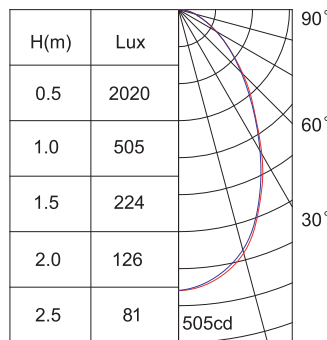

Dimensional Diagrams

Candle Power Distribution

| 90604 | 90604-1 |
|------------------|-----------------------|
| 80x1W White LEDs | 80x1W High Power LEDs |
| 86° | 73° |
| 100-240V AC | 100-240V AC 50/60Hz |
| 96W | 91.4W |
| 5000K(±500K) | 5000K(±500K) |
| 5420 Lm | 4260 Lm |
| -30°C ~ +40°C | -30°C ~ +40°C |
| P.F: >0.95 | P.F: >0.95 |

Industrial Illumination

LED Bay Series

Pendant Lowbay
Triac Dimmable

Surface Lowbay
Triac Dimmable

Specifications

| Item No. | 90494/90614 | 90504/90514 | 90524/90624 |
|------------------------------|--|--|--|
| Light Source | High Power White LEDs | High Power White LEDs | High Power White LEDs |
| Beam Angle | 77° | 77° | 77° |
| Input Voltage | 90494: 220-240V AC 50Hz 90614: 100-120V AC 60Hz | 90504: 220-240V AC 50Hz 90514: 100-120V AC 60Hz | 90524: 220-240V AC 50Hz 90624: 100-120V AC 60Hz |
| Power Consumption | 12W | 14W | 12W |
| Color Temperature | WW / NW / CW | WW / NW / CW | WW / NW / CW |
| Luminous Flux | 770 Lm | 720 Lm | 770 Lm |
| Operating Temperature | -30°C ~ +40°C | -30°C ~ +40°C | -30°C ~ +40°C |
| P.F | >0.90 | >0.90 | >0.90 |

Dimensional Diagrams

Candle Power Distribution

Surface Lowbay
Triac Dimmable

Recessed Ceiling Lowbay
Triac Dimmable

| 90534/90544 | 90554/90634 | 90564/90574 |
|-------------------------|-------------------------|-------------------------|
| High Power White LEDs | High Power White LEDs | High Power White LEDs |
| 77° | 77° | 77° |
| 90534: 220-240V AC 50Hz | 90554: 220-240V AC 50Hz | 90564: 220-240V AC 50Hz |
| 90544: 100-120V AC 60Hz | 90634: 100-120V AC 60Hz | 90574: 100-120V AC 60Hz |
| 14W | 12W | 14W |
| WW / NW / CW | WW / NW / CW | WW / NW / CW |
| 720 Lm | 770 Lm | 720 Lm |
| -30°C ~ +40°C | -30°C ~ +40°C | -30°C ~ +40°C |
| >0.90 | >0.90 | >0.90 |