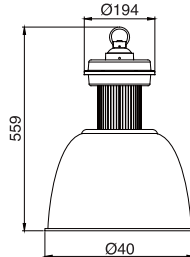

Industrial Illumination

LED Bay Series

Specifications

| Item No. | 91304 | 91314 | 91324 |
|-----------------------|---------------------|---------------------|---------------------|
| Light Source | High Power LED | High Power LED | High Power LED |
| Beam Angle | 70° | 70° | 70° |
| Input Voltage | 100-240V AC 50/60Hz | 100-240V AC 50/60Hz | 100-240V AC 50/60Hz |
| Power Consumption | 45W | 60W | 85W |
| Color Temperature | WW / NW / CW | WW / NW / CW | WW / NW / CW |
| Luminous Flux | 1870 Lm | 2370 Lm | 3270 Lm |
| Operating Temperature | -30°C ~ +40°C | -30°C ~ +40°C | -30°C ~ +40°C |

Dimensional Diagrams

Candle Power Distribution

| 90604 | 90604-1 |
|------------------|-----------------------|
| 80x1W White LEDs | 80x1W High Power LEDs |
| 86° | 73° |
| 100-240V AC | 100-240V AC 50/60Hz |
| 96W | 91.4W |
| 5000K(±500K) | 5000K(±500K) |
| 5420 Lm | 4260 Lm |
| -30°C ~ +40°C | -30°C ~ +40°C |
| P.F: >0.95 | P.F: >0.95 |

Industrial Illumination

LED Bay Series

Pendant Lowbay
Triac Dimmable

Surface Lowbay
Triac Dimmable

Specifications

| Item No. | 90494/90614 | 90504/90514 | 90524/90624 |
|------------------------------|--|--|--|
| Light Source | High Power White LEDs | High Power White LEDs | High Power White LEDs |
| Beam Angle | 77° | 77° | 77° |
| Input Voltage | 90494: 220-240V AC 50Hz 90614: 100-120V AC 60Hz | 90504: 220-240V AC 50Hz 90514: 100-120V AC 60Hz | 90524: 220-240V AC 50Hz 90624: 100-120V AC 60Hz |
| Power Consumption | 12W | 14W | 12W |
| Color Temperature | WW / NW / CW | WW / NW / CW | WW / NW / CW |
| Luminous Flux | 770 Lm | 720 Lm | 770 Lm |
| Operating Temperature | -30°C ~ +40°C | -30°C ~ +40°C | -30°C ~ +40°C |
| P.F | >0.90 | >0.90 | >0.90 |