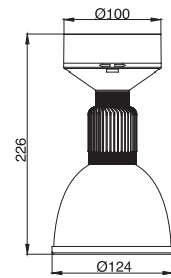

Dimensional Diagrams

Candle Power Distribution

| 90604 | 90604-1 |
|------------------|-----------------------|
| 80x1W White LEDs | 80x1W High Power LEDs |
| 86° | 73° |
| 100-240V AC | 100-240V AC 50/60Hz |
| 96W | 91.4W |
| 5000K(±500K) | 5000K(±500K) |
| 5420 Lm | 4260 Lm |
| -30°C ~ +40°C | -30°C ~ +40°C |
| P.F: >0.95 | P.F: >0.95 |

Industrial Illumination

LED Bay Series

Pendant Lowbay
Triac Dimmable

Surface Lowbay
Triac Dimmable

Specifications

| Item No. | 90494/90614 | 90504/90514 | 90524/90624 |
|------------------------------|--|--|--|
| Light Source | High Power White LEDs | High Power White LEDs | High Power White LEDs |
| Beam Angle | 77° | 77° | 77° |
| Input Voltage | 90494: 220-240V AC 50Hz 90614: 100-120V AC 60Hz | 90504: 220-240V AC 50Hz 90514: 100-120V AC 60Hz | 90524: 220-240V AC 50Hz 90624: 100-120V AC 60Hz |
| Power Consumption | 12W | 14W | 12W |
| Color Temperature | WW / NW / CW | WW / NW / CW | WW / NW / CW |
| Luminous Flux | 770 Lm | 720 Lm | 770 Lm |
| Operating Temperature | -30°C ~ +40°C | -30°C ~ +40°C | -30°C ~ +40°C |
| P.F | >0.90 | >0.90 | >0.90 |

Dimensional Diagrams

Candle Power Distribution

Surface Lowbay
Triac Dimmable

Recessed Ceiling Lowbay
Triac Dimmable

| 90534/90544 | 90554/90634 | 90564/90574 |
|-------------------------|-------------------------|-------------------------|
| High Power White LEDs | High Power White LEDs | High Power White LEDs |
| 77° | 77° | 77° |
| 90534: 220-240V AC 50Hz | 90554: 220-240V AC 50Hz | 90564: 220-240V AC 50Hz |
| 90544: 100-120V AC 60Hz | 90634: 100-120V AC 60Hz | 90574: 100-120V AC 60Hz |
| 14W | 12W | 14W |
| WW / NW / CW | WW / NW / CW | WW / NW / CW |
| 720 Lm | 770 Lm | 720 Lm |
| -30°C ~ +40°C | -30°C ~ +40°C | -30°C ~ +40°C |
| >0.90 | >0.90 | >0.90 |