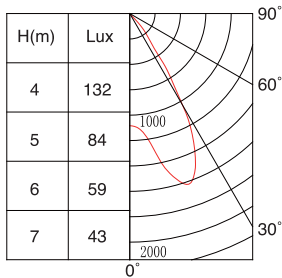

Industrial Illumination

LED Bay Series

Specifications

| Item No. | 91304 | 91314 | 91324 |
|-----------------------|---------------------|---------------------|---------------------|
| Light Source | High Power LED | High Power LED | High Power LED |
| Beam Angle | 70° | 70° | 70° |
| Input Voltage | 100-240V AC 50/60Hz | 100-240V AC 50/60Hz | 100-240V AC 50/60Hz |
| Power Consumption | 45W | 60W | 85W |
| Color Temperature | WW / NW / CW | WW / NW / CW | WW / NW / CW |
| Luminous Flux | 1870 Lm | 2370 Lm | 3270 Lm |
| Operating Temperature | -30°C ~ +40°C | -30°C ~ +40°C | -30°C ~ +40°C |

Dimensional Diagrams

Candle Power Distribution

| 90604 | 90604-1 |
|------------------|-----------------------|
| 80x1W White LEDs | 80x1W High Power LEDs |
| 86° | 73° |
| 100-240V AC | 100-240V AC 50/60Hz |
| 96W | 91.4W |
| 5000K(±500K) | 5000K(±500K) |
| 5420 Lm | 4260 Lm |
| -30°C ~ +40°C | -30°C ~ +40°C |
| P.F: >0.95 | P.F: >0.95 |

Dimensional Diagrams

Candle Power Distribution

Surface Lowbay
Triac Dimmable

Recessed Ceiling Lowbay
Triac Dimmable

| 90534/90544 | 90554/90634 | 90564/90574 |
|-------------------------|-------------------------|-------------------------|
| High Power White LEDs | High Power White LEDs | High Power White LEDs |
| 77° | 77° | 77° |
| 90534: 220-240V AC 50Hz | 90554: 220-240V AC 50Hz | 90564: 220-240V AC 50Hz |
| 90544: 100-120V AC 60Hz | 90634: 100-120V AC 60Hz | 90574: 100-120V AC 60Hz |
| 14W | 12W | 14W |
| WW / NW / CW | WW / NW / CW | WW / NW / CW |
| 720 Lm | 770 Lm | 720 Lm |
| -30°C ~ +40°C | -30°C ~ +40°C | -30°C ~ +40°C |
| >0.90 | >0.90 | >0.90 |