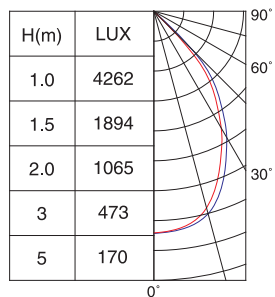

Dimensional Diagrams

Candle Power Distribution

| 90604 | 90604-1 |
|------------------|-----------------------|
| 80x1W White LEDs | 80x1W High Power LEDs |
| 86° | 73° |
| 100-240V AC | 100-240V AC 50/60Hz |
| 96W | 91.4W |
| 5000K(±500K) | 5000K(±500K) |
| 5420 Lm | 4260 Lm |
| -30°C ~ +40°C | -30°C ~ +40°C |
| P.F: >0.95 | P.F: >0.95 |

Industrial Illumination

LED Bay Series

Pendant Lowbay
Triac Dimmable

Surface Lowbay
Triac Dimmable

Specifications

| Item No. | 90494/90614 | 90504/90514 | 90524/90624 |
|------------------------------|--|--|--|
| Light Source | High Power White LEDs | High Power White LEDs | High Power White LEDs |
| Beam Angle | 77° | 77° | 77° |
| Input Voltage | 90494: 220-240V AC 50Hz 90614: 100-120V AC 60Hz | 90504: 220-240V AC 50Hz 90514: 100-120V AC 60Hz | 90524: 220-240V AC 50Hz 90624: 100-120V AC 60Hz |
| Power Consumption | 12W | 14W | 12W |
| Color Temperature | WW / NW / CW | WW / NW / CW | WW / NW / CW |
| Luminous Flux | 770 Lm | 720 Lm | 770 Lm |
| Operating Temperature | -30°C ~ +40°C | -30°C ~ +40°C | -30°C ~ +40°C |
| P.F | >0.90 | >0.90 | >0.90 |

Dimensional Diagrams

Candle Power Distribution

Surface Lowbay
Triac Dimmable

Recessed Ceiling Lowbay
Triac Dimmable

| 90534/90544 | 90554/90634 | 90564/90574 |
|-------------------------|-------------------------|-------------------------|
| High Power White LEDs | High Power White LEDs | High Power White LEDs |
| 77° | 77° | 77° |
| 90534: 220-240V AC 50Hz | 90554: 220-240V AC 50Hz | 90564: 220-240V AC 50Hz |
| 90544: 100-120V AC 60Hz | 90634: 100-120V AC 60Hz | 90574: 100-120V AC 60Hz |
| 14W | 12W | 14W |
| WW / NW / CW | WW / NW / CW | WW / NW / CW |
| 720 Lm | 770 Lm | 720 Lm |
| -30°C ~ +40°C | -30°C ~ +40°C | -30°C ~ +40°C |
| >0.90 | >0.90 | >0.90 |