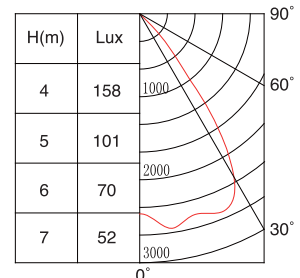

Industrial Illumination

LED Bay Series

Specifications

| Item No. | 91304 | 91314 | 91324 |
|-----------------------|---------------------|---------------------|---------------------|
| Light Source | High Power LED | High Power LED | High Power LED |
| Beam Angle | 70° | 70° | 70° |
| Input Voltage | 100-240V AC 50/60Hz | 100-240V AC 50/60Hz | 100-240V AC 50/60Hz |
| Power Consumption | 45W | 60W | 85W |
| Color Temperature | WW / NW / CW | WW / NW / CW | WW / NW / CW |
| Luminous Flux | 1870 Lm | 2370 Lm | 3270 Lm |
| Operating Temperature | -30°C ~ +40°C | -30°C ~ +40°C | -30°C ~ +40°C |

Dimensional Diagrams

Candle Power Distribution

| 90604 | 90604-1 |
|------------------|-----------------------|
| 80x1W White LEDs | 80x1W High Power LEDs |
| 86° | 73° |
| 100-240V AC | 100-240V AC 50/60Hz |
| 96W | 91.4W |
| 5000K(±500K) | 5000K(±500K) |
| 5420 Lm | 4260 Lm |
| -30°C ~ +40°C | -30°C ~ +40°C |
| P.F: >0.95 | P.F: >0.95 |

Industrial Illumination

LED Bay Series

Pendant Lowbay
Triac Dimmable

Surface Lowbay
Triac Dimmable

Specifications

| Item No. | 90494/90614 | 90504/90514 | 90524/90624 |
|------------------------------|--|--|--|
| Light Source | High Power White LEDs | High Power White LEDs | High Power White LEDs |
| Beam Angle | 77° | 77° | 77° |
| Input Voltage | 90494: 220-240V AC 50Hz 90614: 100-120V AC 60Hz | 90504: 220-240V AC 50Hz 90514: 100-120V AC 60Hz | 90524: 220-240V AC 50Hz 90624: 100-120V AC 60Hz |
| Power Consumption | 12W | 14W | 12W |
| Color Temperature | WW / NW / CW | WW / NW / CW | WW / NW / CW |
| Luminous Flux | 770 Lm | 720 Lm | 770 Lm |
| Operating Temperature | -30°C ~ +40°C | -30°C ~ +40°C | -30°C ~ +40°C |
| P.F | >0.90 | >0.90 | >0.90 |