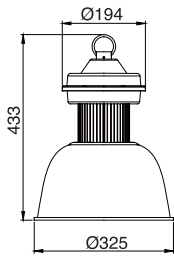

Industrial Illumination

LED Bay Series

Specifications

| Item No. | 91304 | 91314 | 91324 |
|-----------------------|---------------------|---------------------|---------------------|
| Light Source | High Power LED | High Power LED | High Power LED |
| Beam Angle | 70° | 70° | 70° |
| Input Voltage | 100-240V AC 50/60Hz | 100-240V AC 50/60Hz | 100-240V AC 50/60Hz |
| Power Consumption | 45W | 60W | 85W |
| Color Temperature | WW / NW / CW | WW / NW / CW | WW / NW / CW |
| Luminous Flux | 1870 Lm | 2370 Lm | 3270 Lm |
| Operating Temperature | -30°C ~ +40°C | -30°C ~ +40°C | -30°C ~ +40°C |

Dimensional Diagrams

Candle Power Distribution

| 90604 | 90604-1 |
|------------------|-----------------------|
| 80x1W White LEDs | 80x1W High Power LEDs |
| 86° | 73° |
| 100-240V AC | 100-240V AC 50/60Hz |
| 96W | 91.4W |
| 5000K(±500K) | 5000K(±500K) |
| 5420 Lm | 4260 Lm |
| -30°C ~ +40°C | -30°C ~ +40°C |
| P.F: >0.95 | P.F: >0.95 |

Industrial Illumination

LED Bay Series

Pendant Lowbay
Triac Dimmable

Surface Lowbay
Triac Dimmable

Specifications

| Item No. | 90494/90614 | 90504/90514 | 90524/90624 |
|------------------------------|--|--|--|
| Light Source | High Power White LEDs | High Power White LEDs | High Power White LEDs |
| Beam Angle | 77° | 77° | 77° |
| Input Voltage | 90494: 220-240V AC 50Hz 90614: 100-120V AC 60Hz | 90504: 220-240V AC 50Hz 90514: 100-120V AC 60Hz | 90524: 220-240V AC 50Hz 90624: 100-120V AC 60Hz |
| Power Consumption | 12W | 14W | 12W |
| Color Temperature | WW / NW / CW | WW / NW / CW | WW / NW / CW |
| Luminous Flux | 770 Lm | 720 Lm | 770 Lm |
| Operating Temperature | -30°C ~ +40°C | -30°C ~ +40°C | -30°C ~ +40°C |
| P.F | >0.90 | >0.90 | >0.90 |