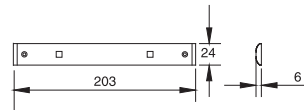

\* This product is attached with power supply

91964

LED Under-cabinet Light

Ligth Source: High Power LEDs  
 Beam Angle: 100°  
 Power Consumption: 4.3W  
 Input Voltage: 100-240V AC 50/60Hz  
 Color Temperature: WW/NW  
 Available Finishes: White/Brown/  
 Brushed Nickel/Alum.Oxidation