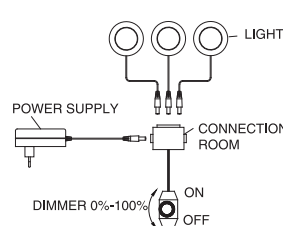

SMD LED Puck Kits