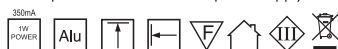

* Connect Multiple LEDs Fixture For Up To 12 LEDs Combined
* This product is attached with power supply