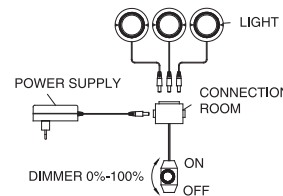

SMD LED Puck Kits