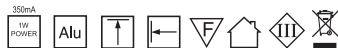

* Connect Multiple LEDs Fixture For Up To 12 LEDs Combined

* This product is attached with power supply