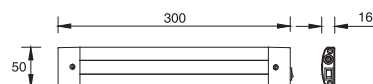

\* Connect Multiple LEDs Fixture For Up To 12 LEDs Combined

\* This product is attached with power supply

90844

LED Under-cabinet Light

Ligth Source: High Power LEDs  
 Material: Aluminum  
 Beam Angle: 110°  
 Power Consumption: 6.7W  
 Input Voltage: 100-240V AC 50/60Hz  
 Color Temperature: WW/NW  
 Diffuser: Clear PMMA  
 Switch: Convenient Integral ON/OFF Rocker Switch  
 Available Finishes: White/Black/Brown