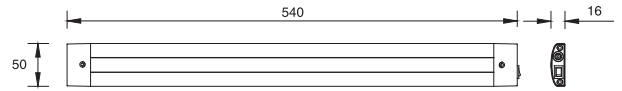

# Consumer Retail Series

Interior Illumination LED Under Cabinet Series

90864

LED Under-cabinet Light

Ligth Source: High Power LEDs  
 Beam Angle: 110°  
 Power Consumption: 11.5W  
 Input Voltage: 100-240V AC 50/60Hz  
 Color Temperature: WW/NW  
 Diffuser: Clear PMMA  
 Switch: Convenient Integral ON/OFF Rocker Switch  
 Available Finishes: White/Black/Brown