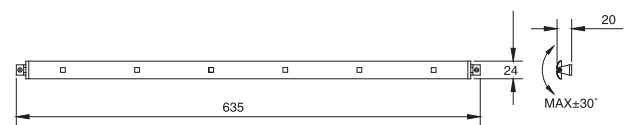

\* Connect Multiple LEDs Fixture For Up To 12 LEDs Combined  
 \* This product is attached with power supply

91974

LED Under-cabinet Light

Ligth Source: High Power LEDs  
 Beam Angle: 100°  
 Power Consumption: 9.2W  
 Input Voltage: 100-240V AC 50/60Hz  
 Color Temperature: WW/NW  
 Available Finishes: White/Brown/  
 Brushed Nickel/Alum.Oxidation