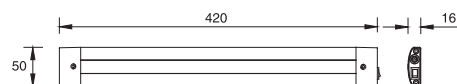

\* Connect Multiple LEDs Fixture For Up To 12 LEDs Combined

\* This product is attached with power supply

90854

LED Under-cabinet Light

Ligth Source: High Power LEDs  
 Beam Angle: 110°  
 Power Consumption: 9.2W  
 Input Voltage: 100-240V AC 50/60Hz  
 Color Temperature: WW/NW  
 Diffuser: Clear PMMA  
 Switch: Convenient Integral ON/OFF Rocker Switch  
 Available Finishes: White/Black/Brown