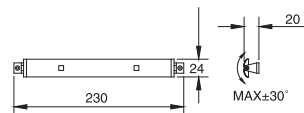

\* Connect Multiple LEDs Fixture For Up To 12 LEDs Combined  
 \* This product is attached with power supply

92004

LED Under-cabinet Light

Ligth Source: High Power LEDs  
 Beam Angle: 100°  
 Power Consumption: 4.3W  
 Input Voltage: 100-240V AC 50/60Hz  
 Color Temperature: WW/NW  
 Available Finishes: White/Brown/  
 Brushed Nickel/Alum.Oxidation