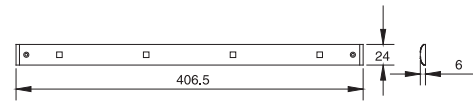

\* Connect Multiple LEDs Fixture For Up To 12 LEDs Combined

\* This product is attached with power supply

91944

LED Under-cabinet Light

Ligth Source: High Power LEDs  
 Beam Angle: 100°  
 Power Consumption: 6.7W  
 Input Voltage: 100-240V AC 50/60Hz  
 Color Temperature: WW/NW  
 Available Finishes: White/Brown/  
 Brushed Nickel/Alum.Oxidation