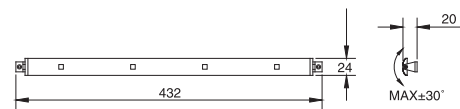

\* Connect Multiple LEDs Fixture For Up To 12 LEDs Combined  
 \* This product is attached with power supply

91984

LED Under-cabinet Light

Ligth Source: High Power LEDs  
 Beam Angle: 100°  
 Power Consumption: 6.7W  
 Input Voltage: 100-240V AC 50/60Hz  
 Color Temperature: WW/NW  
 Available Finishes: White/Brown/  
 Brushed Nickel/Alum.Oxidation