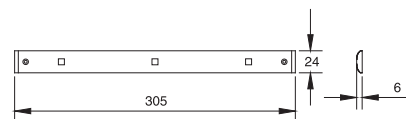

\* Connect Multiple LEDs Fixture For Up To 12 LEDs Combined

\* This product is attached with power supply

91954

LED Under-cabinet Light

Ligth Source: High Power LEDs  
 Beam Angle: 100°  
 Power Consumption: 5.5W  
 Input Voltage: 100-240V AC 50/60Hz  
 Color Temperature: WW/NW  
 Available Finishes: White/Brown/  
 Brushed Nickel/Alum.Oxidation