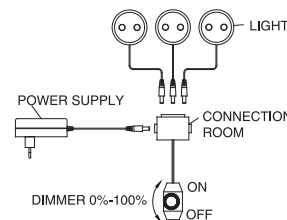

High Power LED Puck Kits