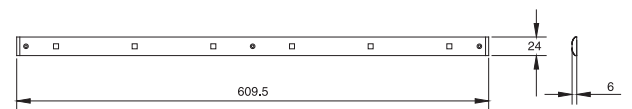

\* Connect Multiple LEDs Fixture For Up To 12 LEDs Combined  
 \* This product is attached with power supply

91934

LED Under-cabinet Light

Ligth Source: High Power LEDs  
 Beam Angle: 100°  
 Power Consumption: 9.2W  
 Input Voltage: 100-240V AC 50/60Hz  
 Color Temperature: WW/NW  
 Available Finishes: White/Brown/  
 Brushed Nickel/Alum.Oxidation