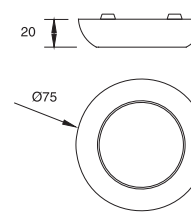

SMD LED Puck Kits