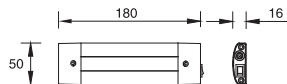

90834

LED Under-cabinet Light

Ligth Source: High Power LEDs  
 Material: Aluminum  
 Beam Angle: 110°  
 Power Consumption: 4.3W  
 Input Voltage: 100-240V AC 50/60Hz  
 Color Temperature: WW/NW  
 Diffuser: Clear PMMA Plated  
 Switch: Convenient Integral ON/OFF Rocker Switch  
 Available Finishes: White/Black/Brown