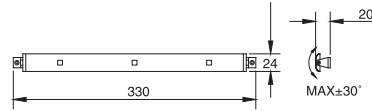

# Consumer Retail Series

Interior Illumination LED Under Cabinet Series

91994

LED Under-cabinet Light

Ligth Source: High Power LEDs  
 Beam Angle: 100°  
 Power Consumption: 5.5W  
 Input Voltage: 100-240V AC 50/60Hz  
 Color Temperature: WW/NW  
 Available Finishes: White/Brown/  
 Brushed Nickel/Alum.Oxidation