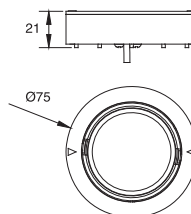

SMD LED Puck Kits