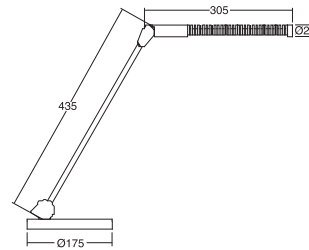

LED Table Light