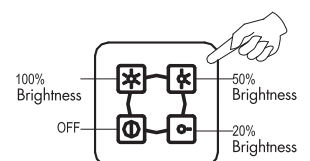

LED Table Light