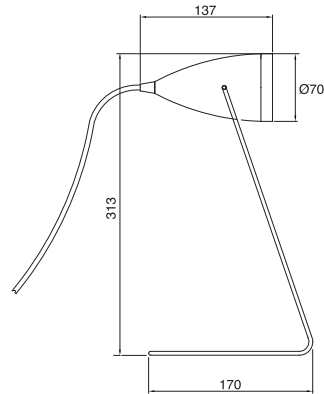

SMD LED Table Light