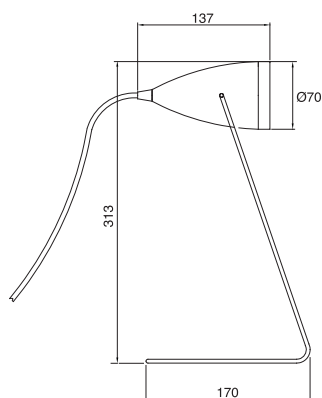

SMD LED Table Light