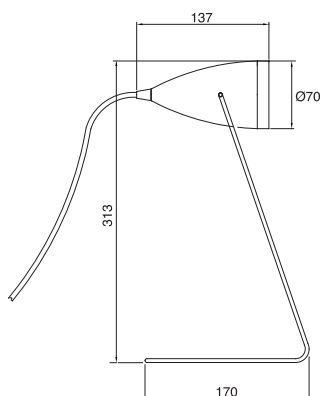

SMD LED Table Light