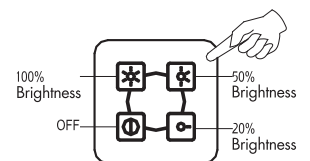

LED Table Light