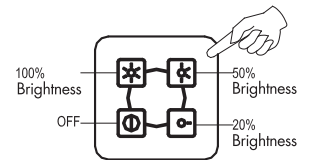

LED Table Light