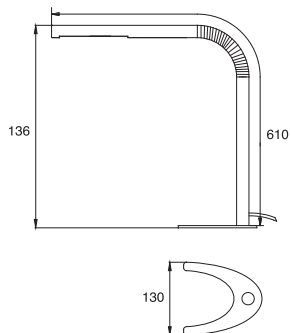

SMD LED Table Light