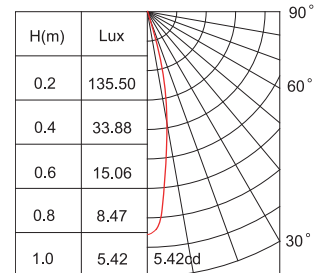

Candle Power Distribution