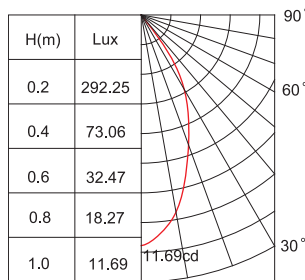

Candle Power Distribution