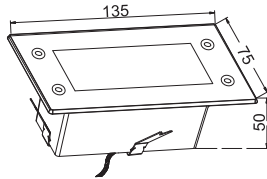

## Dimensional Diagrams

## Specifications

Item No.	WR-0005-LD-503	WR-0006-LD-600	WR-0006-LD-603
Light Source	3x1W High Power LEDs	12x1W High Power LEDs	3x1W High Power LEDs
Beam Angle	87°	35°	74°
Color	White	White	White
Operating Current	350mA	15mA	350mA
Power Consumption			
Lighting Fixture	Die casting aluminum	Die casting aluminum	Die casting aluminum
Glass	Frosted glass	Frosted glass	Frosted glass
Electrical Wire	2468 24AWGX2C 15m with DC plug	2468 24AWGX2C 15m with DC plug	2468 24AWGX2C 15m with DC plug
Operating Temperature	-30°C ~ +50°C	-30°C ~ +50°C	-30°C ~ +50°C