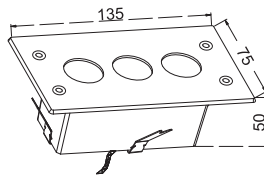

## Specifications

Item No.	WR-0001-LD-100	WR-0001-LD-103	WR-0002-LD-200
Light Source	9x1W High Power LEDs	9x1W High Power LEDs	9x1W High Power LEDs
Beam Angle	35°	79.5°	25.5°
Color	White	White	White
Operating Current	15mA	350mA	15mA
Power Consumption			
Lighting Fixture	Die casting aluminum	Die casting aluminum	Die casting aluminum
Glass	Frosted glass	Frosted glass	Frosted glass
Electrical Wire	2468 24AWGX2C 15m with DC plug	2468 24AWGX2C 15m with DC plug	2468 24AWGX2C 15m with DC plug
Operating Temperature	-30°C ~ +50°C	-30°C ~ +50°C	-30°C ~ +50°C

## Dimensional Diagrams

## Specifications

Item No.	WR-0005-LD-503	WR-0006-LD-600	WR-0006-LD-603
Light Source	3x1W High Power LEDs	12x1W High Power LEDs	3x1W High Power LEDs
Beam Angle	87°	35°	74°
Color	White	White	White
Operating Current	350mA	15mA	350mA
Power Consumption			
Lighting Fixture	Die casting aluminum	Die casting aluminum	Die casting aluminum
Glass	Frosted glass	Frosted glass	Frosted glass
Electrical Wire	2468 24AWGX2C 15m with DC plug	2468 24AWGX2C 15m with DC plug	2468 24AWGX2C 15m with DC plug
Operating Temperature	-30°C ~ +50°C	-30°C ~ +50°C	-30°C ~ +50°C