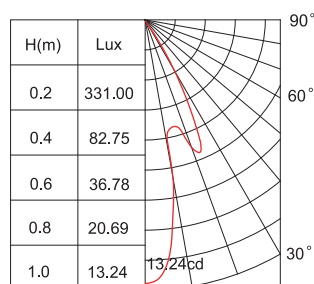

## Specifications

Item No.	WR-0001-LD-100	WR-0001-LD-103	WR-0002-LD-200
Light Source	9x1W High Power LEDs	9x1W High Power LEDs	9x1W High Power LEDs
Beam Angle	35°	79.5°	25.5°
Color	White	White	White
Operating Current	15mA	350mA	15mA
Power Consumption			
Lighting Fixture	Die casting aluminum	Die casting aluminum	Die casting aluminum
Glass	Frosted glass	Frosted glass	Frosted glass
Electrical Wire	2468 24AWGX2C 15m with DC plug	2468 24AWGX2C 15m with DC plug	2468 24AWGX2C 15m with DC plug
Operating Temperature	-30°C ~ +50°C	-30°C ~ +50°C	-30°C ~ +50°C

## Dimensional Diagrams

## Candle Power Distribution

WR-0003-LD-300	WR-0004-LD-400	WR-0005-LD-500
9x1W High Power LEDs	12x1W High Power LEDs	12x1W High Power LEDs
41°	25°	36.5°
White	White	White
15mA	15mA	15mA
Die casting aluminum	Die casting aluminum	Die casting aluminum
Frosted glass	Frosted glass	Frosted glass
2468 24AWGX2C 15m with DC plug	2468 24AWGX2C 15m with DC plug	2468 24AWGX2C 15m with DC plug
-30°C ~ +50°C	-30°C ~ +50°C	-30°C ~ +50°C

## Specifications

Item No.	WR-0005-LD-503	WR-0006-LD-600	WR-0006-LD-603
Light Source	3x1W High Power LEDs	12x1W High Power LEDs	3x1W High Power LEDs
Beam Angle	87°	35°	74°
Color	White	White	White
Operating Current	350mA	15mA	350mA
Power Consumption			
Lighting Fixture	Die casting aluminum	Die casting aluminum	Die casting aluminum
Glass	Frosted glass	Frosted glass	Frosted glass
Electrical Wire	2468 24AWGX2C 15m with DC plug	2468 24AWGX2C 15m with DC plug	2468 24AWGX2C 15m with DC plug
Operating Temperature	-30°C ~ +50°C	-30°C ~ +50°C	-30°C ~ +50°C