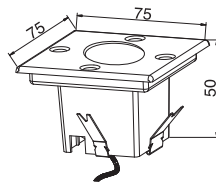

## Specifications

Item No.	WR-0001-LD-100	WR-0001-LD-103	WR-0002-LD-200
Light Source	9x1W High Power LEDs	9x1W High Power LEDs	9x1W High Power LEDs
Beam Angle	35°	79.5°	25.5°
Color	White	White	White
Operating Current	15mA	350mA	15mA
Power Consumption			
Lighting Fixture	Die casting aluminum	Die casting aluminum	Die casting aluminum
Glass	Frosted glass	Frosted glass	Frosted glass
Electrical Wire	2468 24AWGX2C 15m with DC plug	2468 24AWGX2C 15m with DC plug	2468 24AWGX2C 15m with DC plug
Operating Temperature	-30°C ~ +50°C	-30°C ~ +50°C	-30°C ~ +50°C

## Dimensional Diagrams

## Specifications

Item No.	WR-0005-LD-503	WR-0006-LD-600	WR-0006-LD-603
Light Source	3x1W High Power LEDs	12x1W High Power LEDs	3x1W High Power LEDs
Beam Angle	87°	35°	74°
Color	White	White	White
Operating Current	350mA	15mA	350mA
Power Consumption			
Lighting Fixture	Die casting aluminum	Die casting aluminum	Die casting aluminum
Glass	Frosted glass	Frosted glass	Frosted glass
Electrical Wire	2468 24AWGX2C 15m with DC plug	2468 24AWGX2C 15m with DC plug	2468 24AWGX2C 15m with DC plug
Operating Temperature	-30°C ~ +50°C	-30°C ~ +50°C	-30°C ~ +50°C