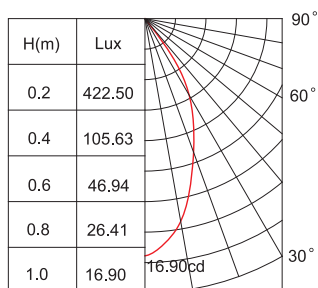

## Specifications

Item No.	WR-0001-LD-100	WR-0001-LD-103	WR-0002-LD-200
Light Source	9x1W High Power LEDs	9x1W High Power LEDs	9x1W High Power LEDs
Beam Angle	35°	79.5°	25.5°
Color	White	White	White
Operating Current	15mA	350mA	15mA
Power Consumption			
Lighting Fixture	Die casting aluminum	Die casting aluminum	Die casting aluminum
Glass	Frosted glass	Frosted glass	Frosted glass
Electrical Wire	2468 24AWGX2C 15m with DC plug	2468 24AWGX2C 15m with DC plug	2468 24AWGX2C 15m with DC plug
Operating Temperature	-30°C ~ +50°C	-30°C ~ +50°C	-30°C ~ +50°C

## Dimensional Diagrams

## Candle Power Distribution

WR-0003-LD-300	WR-0004-LD-400	WR-0005-LD-500
9x1W High Power LEDs	12x1W High Power LEDs	12x1W High Power LEDs
41°	25°	36.5°
White	White	White
15mA	15mA	15mA
Die casting aluminum	Die casting aluminum	Die casting aluminum
Frosted glass	Frosted glass	Frosted glass
2468 24AWGX2C 15m with DC plug	2468 24AWGX2C 15m with DC plug	2468 24AWGX2C 15m with DC plug
-30°C ~ +50°C	-30°C ~ +50°C	-30°C ~ +50°C

## Specifications

Item No.	WR-0005-LD-503	WR-0006-LD-600	WR-0006-LD-603
Light Source	3x1W High Power LEDs	12x1W High Power LEDs	3x1W High Power LEDs
Beam Angle	87°	35°	74°
Color	White	White	White
Operating Current	350mA	15mA	350mA
Power Consumption			
Lighting Fixture	Die casting aluminum	Die casting aluminum	Die casting aluminum
Glass	Frosted glass	Frosted glass	Frosted glass
Electrical Wire	2468 24AWGX2C 15m with DC plug	2468 24AWGX2C 15m with DC plug	2468 24AWGX2C 15m with DC plug
Operating Temperature	-30°C ~ +50°C	-30°C ~ +50°C	-30°C ~ +50°C