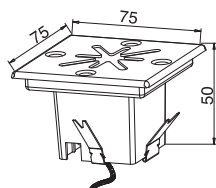

## Specifications

Item No.	WR-0001-LD-100	WR-0001-LD-103	WR-0002-LD-200
Light Source	9x1W High Power LEDs	9x1W High Power LEDs	9x1W High Power LEDs
Beam Angle	35°	79.5°	25.5°
Color	White	White	White
Operating Current	15mA	350mA	15mA
Power Consumption			
Lighting Fixture	Die casting aluminum	Die casting aluminum	Die casting aluminum
Glass	Frosted glass	Frosted glass	Frosted glass
Electrical Wire	2468 24AWGX2C 15m with DC plug	2468 24AWGX2C 15m with DC plug	2468 24AWGX2C 15m with DC plug
Operating Temperature	-30°C ~ +50°C	-30°C ~ +50°C	-30°C ~ +50°C

## Dimensional Diagrams

## Candle Power Distribution

WR-0003-LD-300	WR-0004-LD-400	WR-0005-LD-500
9x1W High Power LEDs	12x1W High Power LEDs	12x1W High Power LEDs
41°	25°	36.5°
White	White	White
15mA	15mA	15mA
Die casting aluminum	Die casting aluminum	Die casting aluminum
Frosted glass	Frosted glass	Frosted glass
2468 24AWGX2C 15m with DC plug	2468 24AWGX2C 15m with DC plug	2468 24AWGX2C 15m with DC plug
-30°C ~ +50°C	-30°C ~ +50°C	-30°C ~ +50°C

## Specifications

Item No.	WR-0005-LD-503	WR-0006-LD-600	WR-0006-LD-603
Light Source	3x1W High Power LEDs	12x1W High Power LEDs	3x1W High Power LEDs
Beam Angle	87°	35°	74°
Color	White	White	White
Operating Current	350mA	15mA	350mA
Power Consumption			
Lighting Fixture	Die casting aluminum	Die casting aluminum	Die casting aluminum
Glass	Frosted glass	Frosted glass	Frosted glass
Electrical Wire	2468 24AWGX2C 15m with DC plug	2468 24AWGX2C 15m with DC plug	2468 24AWGX2C 15m with DC plug
Operating Temperature	-30°C ~ +50°C	-30°C ~ +50°C	-30°C ~ +50°C