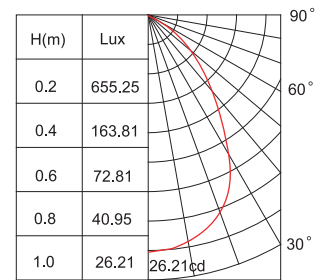

Candle Power Distribution