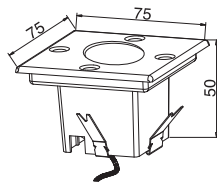

## Specifications

Item No.	WR-0001-LD-100	WR-0001-LD-103	WR-0002-LD-200
Light Source	9x1W High Power LEDs	9x1W High Power LEDs	9x1W High Power LEDs
Beam Angle	35°	79.5°	25.5°
Color	White	White	White
Operating Current	15mA	350mA	15mA
Power Consumption			
Lighting Fixture	Die casting aluminum	Die casting aluminum	Die casting aluminum
Glass	Frosted glass	Frosted glass	Frosted glass
Electrical Wire	2468 24AWGX2C 15m with DC plug	2468 24AWGX2C 15m with DC plug	2468 24AWGX2C 15m with DC plug
Operating Temperature	-30°C ~ +50°C	-30°C ~ +50°C	-30°C ~ +50°C

## Dimensional Diagrams

## Specifications

Item No.	WR-0005-LD-503	WR-0006-LD-600	WR-0006-LD-603
Light Source	3x1W High Power LEDs	12x1W High Power LEDs	3x1W High Power LEDs
Beam Angle	87°	35°	74°
Color	White	White	White
Operating Current	350mA	15mA	350mA
Power Consumption			
Lighting Fixture	Die casting aluminum	Die casting aluminum	Die casting aluminum
Glass	Frosted glass	Frosted glass	Frosted glass
Electrical Wire	2468 24AWGX2C 15m with DC plug	2468 24AWGX2C 15m with DC plug	2468 24AWGX2C 15m with DC plug
Operating Temperature	-30°C ~ +50°C	-30°C ~ +50°C	-30°C ~ +50°C