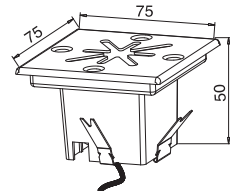

## Specifications

Item No.	WR-0001-LD-100	WR-0001-LD-103	WR-0002-LD-200
Light Source	9x1W High Power LEDs	9x1W High Power LEDs	9x1W High Power LEDs
Beam Angle	35°	79.5°	25.5°
Color	White	White	White
Operating Current	15mA	350mA	15mA
Power Consumption			
Lighting Fixture	Die casting aluminum	Die casting aluminum	Die casting aluminum
Glass	Frosted glass	Frosted glass	Frosted glass
Electrical Wire	2468 24AWGX2C 15m with DC plug	2468 24AWGX2C 15m with DC plug	2468 24AWGX2C 15m with DC plug
Operating Temperature	-30°C ~ +50°C	-30°C ~ +50°C	-30°C ~ +50°C

## Dimensional Diagrams

## Specifications

Item No.	WR-0005-LD-503	WR-0006-LD-600	WR-0006-LD-603
Light Source	3x1W High Power LEDs	12x1W High Power LEDs	3x1W High Power LEDs
Beam Angle	87°	35°	74°
Color	White	White	White
Operating Current	350mA	15mA	350mA
Power Consumption			
Lighting Fixture	Die casting aluminum	Die casting aluminum	Die casting aluminum
Glass	Frosted glass	Frosted glass	Frosted glass
Electrical Wire	2468 24AWGX2C 15m with DC plug	2468 24AWGX2C 15m with DC plug	2468 24AWGX2C 15m with DC plug
Operating Temperature	-30°C ~ +50°C	-30°C ~ +50°C	-30°C ~ +50°C