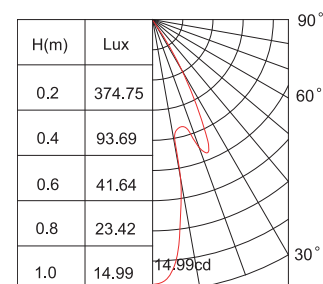

## Specifications

Item No.	WR-0001-LD-100	WR-0001-LD-103	WR-0002-LD-200
Light Source	9x1W High Power LEDs	9x1W High Power LEDs	9x1W High Power LEDs
Beam Angle	35°	79.5°	25.5°
Color	White	White	White
Operating Current	15mA	350mA	15mA
Power Consumption			
Lighting Fixture	Die casting aluminum	Die casting aluminum	Die casting aluminum
Glass	Frosted glass	Frosted glass	Frosted glass
Electrical Wire	2468 24AWGX2C 15m with DC plug	2468 24AWGX2C 15m with DC plug	2468 24AWGX2C 15m with DC plug
Operating Temperature	-30°C ~ +50°C	-30°C ~ +50°C	-30°C ~ +50°C

## Dimensional Diagrams

## Candle Power Distribution

WR-0003-LD-300	WR-0004-LD-400	WR-0005-LD-500
9x1W High Power LEDs	12x1W High Power LEDs	12x1W High Power LEDs
41°	25°	36.5°
White	White	White
15mA	15mA	15mA
Die casting aluminum	Die casting aluminum	Die casting aluminum
Frosted glass	Frosted glass	Frosted glass
2468 24AWGX2C 15m with DC plug	2468 24AWGX2C 15m with DC plug	2468 24AWGX2C 15m with DC plug
-30°C ~ +50°C	-30°C ~ +50°C	-30°C ~ +50°C

## Specifications

Item No.	WR-0005-LD-503	WR-0006-LD-600	WR-0006-LD-603
Light Source	3x1W High Power LEDs	12x1W High Power LEDs	3x1W High Power LEDs
Beam Angle	87°	35°	74°
Color	White	White	White
Operating Current	350mA	15mA	350mA
Power Consumption			
Lighting Fixture	Die casting aluminum	Die casting aluminum	Die casting aluminum
Glass	Frosted glass	Frosted glass	Frosted glass
Electrical Wire	2468 24AWGX2C 15m with DC plug	2468 24AWGX2C 15m with DC plug	2468 24AWGX2C 15m with DC plug
Operating Temperature	-30°C ~ +50°C	-30°C ~ +50°C	-30°C ~ +50°C