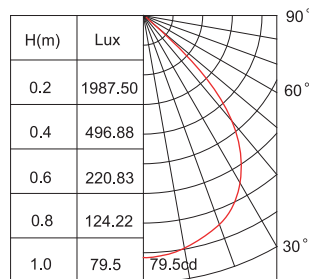

Candle Power Distribution