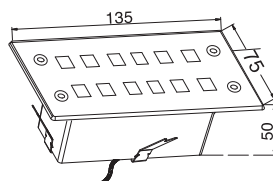

WR-0003-LD-300	WR-0004-LD-400	WR-0005-LD-500
9x1W High Power LEDs	12x1W High Power LEDs	12x1W High Power LEDs
41°	25°	36.5°
White	White	White
15mA	15mA	15mA
Die casting aluminum	Die casting aluminum	Die casting aluminum
Frosted glass	Frosted glass	Frosted glass
2468 24AWGX2C 15m with DC plug	2468 24AWGX2C 15m with DC plug	2468 24AWGX2C 15m with DC plug
-30°C ~ +50°C	-30°C ~ +50°C	-30°C ~ +50°C