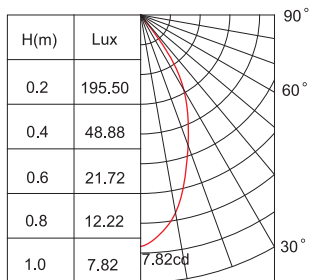

Candle Power Distribution