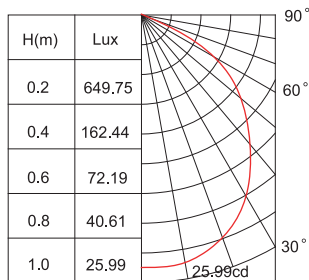

Candle Power Distribution