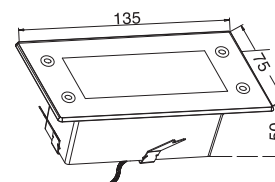

WR-0003-LD-300	WR-0004-LD-400	WR-0005-LD-500
9x1W High Power LEDs	12x1W High Power LEDs	12x1W High Power LEDs
41°	25°	36.5°
White	White	White
15mA	15mA	15mA
Die casting aluminum	Die casting aluminum	Die casting aluminum
Frosted glass	Frosted glass	Frosted glass
2468 24AWGX2C 15m with DC plug	2468 24AWGX2C 15m with DC plug	2468 24AWGX2C 15m with DC plug
-30°C ~ +50°C	-30°C ~ +50°C	-30°C ~ +50°C