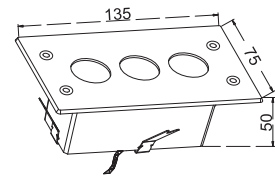

## Specifications

Item No.	WR-0001-LD-100	WR-0001-LD-103	WR-0002-LD-200
Light Source	9x1W High Power LEDs	9x1W High Power LEDs	9x1W High Power LEDs
Beam Angle	35°	79.5°	25.5°
Color	White	White	White
Operating Current	15mA	350mA	15mA
Power Consumption			
Lighting Fixture	Die casting aluminum	Die casting aluminum	Die casting aluminum
Glass	Frosted glass	Frosted glass	Frosted glass
Electrical Wire	2468 24AWGX2C 15m with DC plug	2468 24AWGX2C 15m with DC plug	2468 24AWGX2C 15m with DC plug
Operating Temperature	-30°C ~ +50°C	-30°C ~ +50°C	-30°C ~ +50°C

## Dimensional Diagrams

## Specifications

Item No.	WR-0005-LD-503	WR-0006-LD-600	WR-0006-LD-603
Light Source	3x1W High Power LEDs	12x1W High Power LEDs	3x1W High Power LEDs
Beam Angle	87°	35°	74°
Color	White	White	White
Operating Current	350mA	15mA	350mA
Power Consumption			
Lighting Fixture	Die casting aluminum	Die casting aluminum	Die casting aluminum
Glass	Frosted glass	Frosted glass	Frosted glass
Electrical Wire	2468 24AWGX2C 15m with DC plug	2468 24AWGX2C 15m with DC plug	2468 24AWGX2C 15m with DC plug
Operating Temperature	-30°C ~ +50°C	-30°C ~ +50°C	-30°C ~ +50°C