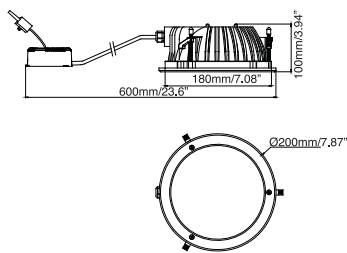

Commercial Illumination

LED Down Light Series

6" Down Light

Specifications

Item No.	B0611	B0661	B0241
Ligth Source	High Power LEDs	SMD3528 LEDs	High Power LEDs
Beam Angle	85°	85°	85°
Color Temperature	WW / NW / CW	WW / NW / CW	WW / NW / CW
Luminous Flux	575 Lm/650 Lm	575 Lm/650 Lm	575 Lm/650 Lm
Input Voltage	120V AC 60Hz	120V AC 60Hz	220-240V AC 50Hz
Power Consumption	13W	14W	13W
CRI	80/75	80/75	80/75
Housing Material	Aluminium	Aluminium+Plastic	Aluminium
Aperture or Cover Materials	Painting	Painting	Painting
Install Hole	Ø165	Ø165	Ø165
Operating Temperature	-30°C - +40°C	-30°C - +40°C	-30°C - +40°C
IP Rating	IP40	IP40	IP40
Dimmable	0~100%	0~100%	0~100%

Dimensional Diagrams

Candle Power Distribution

B0731	B0721	B0741
SMD3528 LEDs	SMD3528 LEDs	SMD3528 LEDs
85°	80°	85°
WW / NW / CW	WW / NW / CW	WW / NW / CW
575 Lm/650 Lm	575 Lm/650 Lm	350 Lm/450 Lm
220-240V AC 50Hz	120V AC 60Hz	220-240V AC 50Hz
14W	14W	9W
80/75	80/75	80/75
Aluminium+Plastic	Aluminium+Plastic	Aluminium+Plastic
Painting	Painting	Painting
Ø165	Ø190	Ø190
-30°C - +40°C	-30°C - +40°C	-30°C - +40°C
IP40	IP40	IP40
0~100%	0~100%	0~100%

Commercial Illumination

LED Down Light Series

6" Down Light

Specifications

Item No.	B0791	B0101	B0101-B
Ligth Source	High Power LEDs	High Power LEDs	High Power LEDs
Beam Angle	85°	85°	85°
Color Temperature	WW / NW / CW	WW / NW / CW	WW / NW / CW
Luminous Flux	570 Lm/650 Lm	640 Lm	575 Lm/650 Lm
Input Voltage	220-240V AC 50Hz	220-240V AC	100-120V AC
Power Consumption	13W	13W	13W
CRI	80/75	80/75	80/75
Housing Material	Aluminium+Plastic	Aluminium+Plastic	Aluminium+Plastic
Aperture or Cover Materials	Painting	Painting	Painting
Install Hole	Ø190	Ø190	Ø190
Operating Temperature	-30°C - +40°C	-30°C - +40°C	-30°C - +40°C
IP Rating	IP40	IP40	IP40
Dimmable	0~100%	0~100%	0~100%

Dimensional Diagrams

Candle Power Distribution