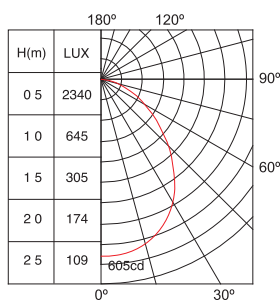

Dimensional Diagrams

Candle Power Distribution

B0111-A	B0111	B0801
High Power LEDs	High Power LEDs	High Power LEDs
85°	85°	85°
WW / NW / CW	WW / NW / CW	WW / NW / CW
900 Lm/1200 Lm	900 Lm/1200 Lm	900 Lm/1200 Lm
220-240V AC 50Hz	220-240V AC 50Hz	220-240V AC 50Hz
24W	24W	21W
80/75	80/75	80/75
Aluminium+Plastic	Aluminium+Plastic	Aluminium+Plastic
Painting	Painting	Painting
Ø240	Ø240	Ø240
-30°C - +40°C	-30°C - +40°C	-30°C - +40°C
IP40	IP40	IP40
0~100%	0~100%	0~100%

Commercial Illumination

LED Down Light Series

6" Down Light

Specifications

Item No.	B0611	B0661	B0241
Ligth Source	High Power LEDs	SMD3528 LEDs	High Power LEDs
Beam Angle	85°	85°	85°
Color Temperature	WW / NW / CW	WW / NW / CW	WW / NW / CW
Luminous Flux	575 Lm/650 Lm	575 Lm/650 Lm	575 Lm/650 Lm
Input Voltage	120V AC 60Hz	120V AC 60Hz	220-240V AC 50Hz
Power Consumption	13W	14W	13W
CRI	80/75	80/75	80/75
Housing Material	Aluminium	Aluminium+Plastic	Aluminium
Aperture or Cover Materials	Painting	Painting	Painting
Install Hole	Ø165	Ø165	Ø165
Operating Temperature	-30°C - +40°C	-30°C - +40°C	-30°C - +40°C
IP Rating	IP40	IP40	IP40
Dimmable	0~100%	0~100%	0~100%

Dimensional Diagrams

Candle Power Distribution

B0731	B0721	B0741
SMD3528 LEDs	SMD3528 LEDs	SMD3528 LEDs
85°	80°	85°
WW / NW / CW	WW / NW / CW	WW / NW / CW
575 Lm/650 Lm	575 Lm/650 Lm	350 Lm/450 Lm
220-240V AC 50Hz	120V AC 60Hz	220-240V AC 50Hz
14W	14W	9W
80/75	80/75	80/75
Aluminium+Plastic	Aluminium+Plastic	Aluminium+Plastic
Painting	Painting	Painting
Ø165	Ø190	Ø190
-30°C - +40°C	-30°C - +40°C	-30°C - +40°C
IP40	IP40	IP40
0~100%	0~100%	0~100%