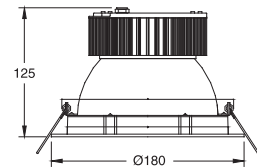

Dimensional Diagrams

Candle Power Distribution

B0111-A	B0111	B0801
High Power LEDs	High Power LEDs	High Power LEDs
85°	85°	85°
WW / NW / CW	WW / NW / CW	WW / NW / CW
900 Lm/1200 Lm	900 Lm/1200 Lm	900 Lm/1200 Lm
220-240V AC 50Hz	220-240V AC 50Hz	220-240V AC 50Hz
24W	24W	21W
80/75	80/75	80/75
Aluminium+Plastic	Aluminium+Plastic	Aluminium+Plastic
Painting	Painting	Painting
Ø240	Ø240	Ø240
-30°C - +40°C	-30°C - +40°C	-30°C - +40°C
IP40	IP40	IP40
0~100%	0~100%	0~100%

Commercial Illumination

LED Down Light Series

6" Down Light

Specifications

Item No.	B0611	B0661	B0241
Ligth Source	High Power LEDs	SMD3528 LEDs	High Power LEDs
Beam Angle	85°	85°	85°
Color Temperature	WW / NW / CW	WW / NW / CW	WW / NW / CW
Luminous Flux	575 Lm/650 Lm	575 Lm/650 Lm	575 Lm/650 Lm
Input Voltage	120V AC 60Hz	120V AC 60Hz	220-240V AC 50Hz
Power Consumption	13W	14W	13W
CRI	80/75	80/75	80/75
Housing Material	Aluminium	Aluminium+Plastic	Aluminium
Aperture or Cover Materials	Painting	Painting	Painting
Install Hole	Ø165	Ø165	Ø165
Operating Temperature	-30°C - +40°C	-30°C - +40°C	-30°C - +40°C
IP Rating	IP40	IP40	IP40
Dimmable	0~100%	0~100%	0~100%

Dimensional Diagrams

Candle Power Distribution

B0731	B0721	B0741
SMD3528 LEDs	SMD3528 LEDs	SMD3528 LEDs
85°	80°	85°
WW / NW / CW	WW / NW / CW	WW / NW / CW
575 Lm/650 Lm	575 Lm/650 Lm	350 Lm/450 Lm
220-240V AC 50Hz	120V AC 60Hz	220-240V AC 50Hz
14W	14W	9W
80/75	80/75	80/75
Aluminium+Plastic	Aluminium+Plastic	Aluminium+Plastic
Painting	Painting	Painting
Ø165	Ø190	Ø190
-30°C - +40°C	-30°C - +40°C	-30°C - +40°C
IP40	IP40	IP40
0~100%	0~100%	0~100%