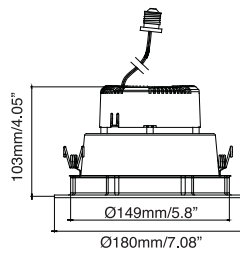

Dimensional Diagrams

Candle Power Distribution

B0111-A	B0111	B0801
High Power LEDs	High Power LEDs	High Power LEDs
85°	85°	85°
WW / NW / CW	WW / NW / CW	WW / NW / CW
900 Lm/1200 Lm	900 Lm/1200 Lm	900 Lm/1200 Lm
220-240V AC 50Hz	220-240V AC 50Hz	220-240V AC 50Hz
24W	24W	21W
80/75	80/75	80/75
Aluminium+Plastic	Aluminium+Plastic	Aluminium+Plastic
Painting	Painting	Painting
Ø240	Ø240	Ø240
-30°C - +40°C	-30°C - +40°C	-30°C - +40°C
IP40	IP40	IP40
0~100%	0~100%	0~100%

Commercial Illumination

LED Down Light Series

6" Down Light

Specifications

Item No.	B0611	B0661	B0241
Ligth Source	High Power LEDs	SMD3528 LEDs	High Power LEDs
Beam Angle	85°	85°	85°
Color Temperature	WW / NW / CW	WW / NW / CW	WW / NW / CW
Luminous Flux	575 Lm/650 Lm	575 Lm/650 Lm	575 Lm/650 Lm
Input Voltage	120V AC 60Hz	120V AC 60Hz	220-240V AC 50Hz
Power Consumption	13W	14W	13W
CRI	80/75	80/75	80/75
Housing Material	Aluminium	Aluminium+Plastic	Aluminium
Aperture or Cover Materials	Painting	Painting	Painting
Install Hole	Ø165	Ø165	Ø165
Operating Temperature	-30°C - +40°C	-30°C - +40°C	-30°C - +40°C
IP Rating	IP40	IP40	IP40
Dimmable	0~100%	0~100%	0~100%

Dimensional Diagrams

Candle Power Distribution

B0731	B0721	B0741
SMD3528 LEDs	SMD3528 LEDs	SMD3528 LEDs
85°	80°	85°
WW / NW / CW	WW / NW / CW	WW / NW / CW
575 Lm/650 Lm	575 Lm/650 Lm	350 Lm/450 Lm
220-240V AC 50Hz	120V AC 60Hz	220-240V AC 50Hz
14W	14W	9W
80/75	80/75	80/75
Aluminium+Plastic	Aluminium+Plastic	Aluminium+Plastic
Painting	Painting	Painting
Ø165	Ø190	Ø190
-30°C - +40°C	-30°C - +40°C	-30°C - +40°C
IP40	IP40	IP40
0~100%	0~100%	0~100%