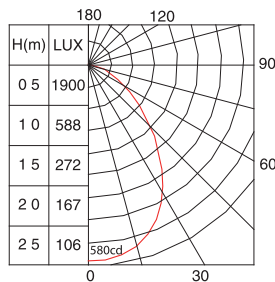

Commercial Illumination

LED Down Light Series

8" Down Light

Specifications

Item No.	B0201	B0141	B0691
Ligth Source	High Power LEDs	High Power LEDs	SMD3528 LEDs
Beam Angle	85°	85°	85°
Color Temperature	WW / NW / CW	WW / NW / CW	WW / NW / CW
Luminous Flux	900 Lm/1200 Lm	900 Lm/1200 Lm	900 Lm/1200 Lm
Input Voltage	110-120V AC 60Hz	110-120V AC 60Hz	220-240V AC 50Hz
Power Consumption	23W	23W	24W
CRI	80/75	80/75	80/75
Housing Material	Aluminium	Aluminium	Aluminium+Plastic
Aperture or Cover Materials	Painting	Painting	Painting
Install Hole	Ø210	Ø210	Ø210
Operating Temperature	-30°C - +40°C	-30°C - +40°C	-30°C - +40°C
IP Rating	IP40	IP40	IP40
Lamp Head Type	GU24	E26	/
Dimmable	0~100%	0~100%	0~100%

Dimensional Diagrams

Candle Power Distribution

B0111-A	B0111	B0801
High Power LEDs	High Power LEDs	High Power LEDs
85°	85°	85°
WW / NW / CW	WW / NW / CW	WW / NW / CW
900 Lm/1200 Lm	900 Lm/1200 Lm	900 Lm/1200 Lm
220-240V AC 50Hz	220-240V AC 50Hz	220-240V AC 50Hz
24W	24W	21W
80/75	80/75	80/75
Aluminium+Plastic	Aluminium+Plastic	Aluminium+Plastic
Painting	Painting	Painting
Ø240	Ø240	Ø240
-30°C - +40°C	-30°C - +40°C	-30°C - +40°C
IP40	IP40	IP40
0~100%	0~100%	0~100%

Dimensional Diagrams

Candle Power Distribution

B0731	B0721	B0741
SMD3528 LEDs	SMD3528 LEDs	SMD3528 LEDs
85°	80°	85°
WW / NW / CW	WW / NW / CW	WW / NW / CW
575 Lm/650 Lm	575 Lm/650 Lm	350 Lm/450 Lm
220-240V AC 50Hz	120V AC 60Hz	220-240V AC 50Hz
14W	14W	9W
80/75	80/75	80/75
Aluminium+Plastic	Aluminium+Plastic	Aluminium+Plastic
Painting	Painting	Painting
Ø165	Ø190	Ø190
-30°C - +40°C	-30°C - +40°C	-30°C - +40°C
IP40	IP40	IP40
0~100%	0~100%	0~100%