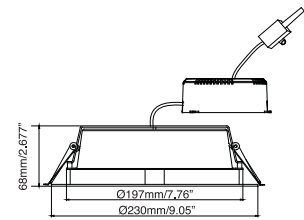

Commercial Illumination

LED Down Light Series

8" Down Light

Specifications

Item No.	B0201	B0141	B0691
Ligth Source	High Power LEDs	High Power LEDs	SMD3528 LEDs
Beam Angle	85°	85°	85°
Color Temperature	WW / NW / CW	WW / NW / CW	WW / NW / CW
Luminous Flux	900 Lm/1200 Lm	900 Lm/1200 Lm	900 Lm/1200 Lm
Input Voltage	110-120V AC 60Hz	110-120V AC 60Hz	220-240V AC 50Hz
Power Consumption	23W	23W	24W
CRI	80/75	80/75	80/75
Housing Material	Aluminium	Aluminium	Aluminium+Plastic
Aperture or Cover Materials	Painting	Painting	Painting
Install Hole	Ø210	Ø210	Ø210
Operating Temperature	-30°C - +40°C	-30°C - +40°C	-30°C - +40°C
IP Rating	IP40	IP40	IP40
Lamp Head Type	GU24	E26	/
Dimmable	0~100%	0~100%	0~100%

Dimensional Diagrams

Candle Power Distribution

B0111-A	B0111	B0801
High Power LEDs	High Power LEDs	High Power LEDs
85°	85°	85°
WW / NW / CW	WW / NW / CW	WW / NW / CW
900 Lm/1200 Lm	900 Lm/1200 Lm	900 Lm/1200 Lm
220-240V AC 50Hz	220-240V AC 50Hz	220-240V AC 50Hz
24W	24W	21W
80/75	80/75	80/75
Aluminium+Plastic	Aluminium+Plastic	Aluminium+Plastic
Painting	Painting	Painting
Ø240	Ø240	Ø240
-30°C - +40°C	-30°C - +40°C	-30°C - +40°C
IP40	IP40	IP40
0~100%	0~100%	0~100%

Commercial Illumination

LED Down Light Series

6" Down Light

Specifications

Item No.	B0791	B0101	B0101-B
Ligth Source	High Power LEDs	High Power LEDs	High Power LEDs
Beam Angle	85°	85°	85°
Color Temperature	WW / NW / CW	WW / NW / CW	WW / NW / CW
Luminous Flux	570 Lm/650 Lm	640 Lm	575 Lm/650 Lm
Input Voltage	220-240V AC 50Hz	220-240V AC	100-120V AC
Power Consumption	13W	13W	13W
CRI	80/75	80/75	80/75
Housing Material	Aluminium+Plastic	Aluminium+Plastic	Aluminium+Plastic
Aperture or Cover Materials	Painting	Painting	Painting
Install Hole	Ø190	Ø190	Ø190
Operating Temperature	-30°C - +40°C	-30°C - +40°C	-30°C - +40°C
IP Rating	IP40	IP40	IP40
Dimmable	0~100%	0~100%	0~100%