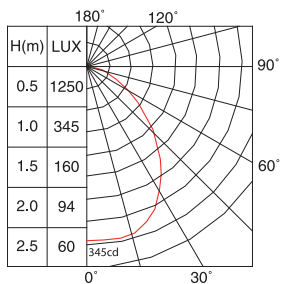

Dimensional Diagrams

Candle Power Distribution

B0111-A	B0111	B0801
High Power LEDs	High Power LEDs	High Power LEDs
85°	85°	85°
WW / NW / CW	WW / NW / CW	WW / NW / CW
900 Lm/1200 Lm	900 Lm/1200 Lm	900 Lm/1200 Lm
220-240V AC 50Hz	220-240V AC 50Hz	220-240V AC 50Hz
24W	24W	21W
80/75	80/75	80/75
Aluminium+Plastic	Aluminium+Plastic	Aluminium+Plastic
Painting	Painting	Painting
Ø240	Ø240	Ø240
-30°C - +40°C	-30°C - +40°C	-30°C - +40°C
IP40	IP40	IP40
0~100%	0~100%	0~100%

Dimensional Diagrams

Candle Power Distribution

B0731	B0721	B0741
SMD3528 LEDs	SMD3528 LEDs	SMD3528 LEDs
85°	80°	85°
WW / NW / CW	WW / NW / CW	WW / NW / CW
575 Lm/650 Lm	575 Lm/650 Lm	350 Lm/450 Lm
220-240V AC 50Hz	120V AC 60Hz	220-240V AC 50Hz
14W	14W	9W
80/75	80/75	80/75
Aluminium+Plastic	Aluminium+Plastic	Aluminium+Plastic
Painting	Painting	Painting
Ø165	Ø190	Ø190
-30°C - +40°C	-30°C - +40°C	-30°C - +40°C
IP40	IP40	IP40
0~100%	0~100%	0~100%

Commercial Illumination

LED Down Light Series

6" Down Light

Specifications

Item No.	B0791	B0101	B0101-B
Ligth Source	High Power LEDs	High Power LEDs	High Power LEDs
Beam Angle	85°	85°	85°
Color Temperature	WW / NW / CW	WW / NW / CW	WW / NW / CW
Luminous Flux	570 Lm/650 Lm	640 Lm	575 Lm/650 Lm
Input Voltage	220-240V AC 50Hz	220-240V AC	100-120V AC
Power Consumption	13W	13W	13W
CRI	80/75	80/75	80/75
Housing Material	Aluminium+Plastic	Aluminium+Plastic	Aluminium+Plastic
Aperture or Cover Materials	Painting	Painting	Painting
Install Hole	Ø190	Ø190	Ø190
Operating Temperature	-30°C - +40°C	-30°C - +40°C	-30°C - +40°C
IP Rating	IP40	IP40	IP40
Dimmable	0~100%	0~100%	0~100%