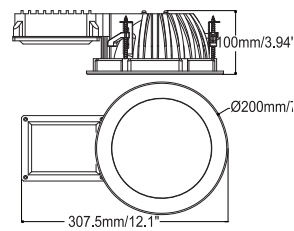

Commercial Illumination

LED Down Light Series

6" Down Light

Specifications

Item No.	B0611	B0661	B0241
Ligth Source	High Power LEDs	SMD3528 LEDs	High Power LEDs
Beam Angle	85°	85°	85°
Color Temperature	WW / NW / CW	WW / NW / CW	WW / NW / CW
Luminous Flux	575 Lm/650 Lm	575 Lm/650 Lm	575 Lm/650 Lm
Input Voltage	120V AC 60Hz	120V AC 60Hz	220-240V AC 50Hz
Power Consumption	13W	14W	13W
CRI	80/75	80/75	80/75
Housing Material	Aluminium	Aluminium+Plastic	Aluminium
Aperture or Cover Materials	Painting	Painting	Painting
Install Hole	Ø165	Ø165	Ø165
Operating Temperature	-30°C - +40°C	-30°C - +40°C	-30°C - +40°C
IP Rating	IP40	IP40	IP40
Dimmable	0~100%	0~100%	0~100%

Dimensional Diagrams

Candle Power Distribution

B0731	B0721	B0741
SMD3528 LEDs	SMD3528 LEDs	SMD3528 LEDs
85°	80°	85°
WW / NW / CW	WW / NW / CW	WW / NW / CW
575 Lm/650 Lm	575 Lm/650 Lm	350 Lm/450 Lm
220-240V AC 50Hz	120V AC 60Hz	220-240V AC 50Hz
14W	14W	9W
80/75	80/75	80/75
Aluminium+Plastic	Aluminium+Plastic	Aluminium+Plastic
Painting	Painting	Painting
Ø165	Ø190	Ø190
-30°C - +40°C	-30°C - +40°C	-30°C - +40°C
IP40	IP40	IP40
0~100%	0~100%	0~100%

Commercial Illumination

LED Down Light Series

6" Down Light

Specifications

Item No.	B0791	B0101	B0101-B
Ligth Source	High Power LEDs	High Power LEDs	High Power LEDs
Beam Angle	85°	85°	85°
Color Temperature	WW / NW / CW	WW / NW / CW	WW / NW / CW
Luminous Flux	570 Lm/650 Lm	640 Lm	575 Lm/650 Lm
Input Voltage	220-240V AC 50Hz	220-240V AC	100-120V AC
Power Consumption	13W	13W	13W
CRI	80/75	80/75	80/75
Housing Material	Aluminium+Plastic	Aluminium+Plastic	Aluminium+Plastic
Aperture or Cover Materials	Painting	Painting	Painting
Install Hole	Ø190	Ø190	Ø190
Operating Temperature	-30°C - +40°C	-30°C - +40°C	-30°C - +40°C
IP Rating	IP40	IP40	IP40
Dimmable	0~100%	0~100%	0~100%

Dimensional Diagrams

Candle Power Distribution