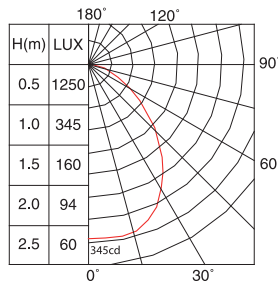

Dimensional Diagrams

Candle Power Distribution

B0111-A	B0111	B0801
High Power LEDs	High Power LEDs	High Power LEDs
85°	85°	85°
WW / NW / CW	WW / NW / CW	WW / NW / CW
900 Lm/1200 Lm	900 Lm/1200 Lm	900 Lm/1200 Lm
220-240V AC 50Hz	220-240V AC 50Hz	220-240V AC 50Hz
24W	24W	21W
80/75	80/75	80/75
Aluminium+Plastic	Aluminium+Plastic	Aluminium+Plastic
Painting	Painting	Painting
Ø240	Ø240	Ø240
-30°C - +40°C	-30°C - +40°C	-30°C - +40°C
IP40	IP40	IP40
0~100%	0~100%	0~100%

Commercial Illumination

LED Down Light Series

6" Down Light

Specifications

Item No.	B0611	B0661	B0241
Ligth Source	High Power LEDs	SMD3528 LEDs	High Power LEDs
Beam Angle	85°	85°	85°
Color Temperature	WW / NW / CW	WW / NW / CW	WW / NW / CW
Luminous Flux	575 Lm/650 Lm	575 Lm/650 Lm	575 Lm/650 Lm
Input Voltage	120V AC 60Hz	120V AC 60Hz	220-240V AC 50Hz
Power Consumption	13W	14W	13W
CRI	80/75	80/75	80/75
Housing Material	Aluminium	Aluminium+Plastic	Aluminium
Aperture or Cover Materials	Painting	Painting	Painting
Install Hole	Ø165	Ø165	Ø165
Operating Temperature	-30°C - +40°C	-30°C - +40°C	-30°C - +40°C
IP Rating	IP40	IP40	IP40
Dimmable	0~100%	0~100%	0~100%

Dimensional Diagrams

Candle Power Distribution

B0731	B0721	B0741
SMD3528 LEDs	SMD3528 LEDs	SMD3528 LEDs
85°	80°	85°
WW / NW / CW	WW / NW / CW	WW / NW / CW
575 Lm/650 Lm	575 Lm/650 Lm	350 Lm/450 Lm
220-240V AC 50Hz	120V AC 60Hz	220-240V AC 50Hz
14W	14W	9W
80/75	80/75	80/75
Aluminium+Plastic	Aluminium+Plastic	Aluminium+Plastic
Painting	Painting	Painting
Ø165	Ø190	Ø190
-30°C - +40°C	-30°C - +40°C	-30°C - +40°C
IP40	IP40	IP40
0~100%	0~100%	0~100%