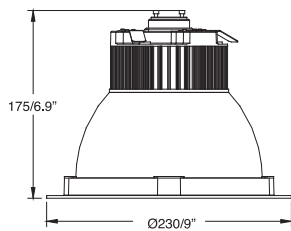

Dimensional Diagrams