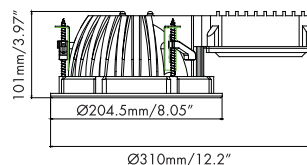

Commercial Illumination

LED Down Light Series

6" Down Light

Specifications

Item No.	B0611	B0661	B0241
Ligth Source	High Power LEDs	SMD3528 LEDs	High Power LEDs
Beam Angle	85°	85°	85°
Color Temperature	WW / NW / CW	WW / NW / CW	WW / NW / CW
Luminous Flux	575 Lm/650 Lm	575 Lm/650 Lm	575 Lm/650 Lm
Input Voltage	120V AC 60Hz	120V AC 60Hz	220-240V AC 50Hz
Power Consumption	13W	14W	13W
CRI	80/75	80/75	80/75
Housing Material	Aluminium	Aluminium+Plastic	Aluminium
Aperture or Cover Materials	Painting	Painting	Painting
Install Hole	Ø165	Ø165	Ø165
Operating Temperature	-30°C - +40°C	-30°C - +40°C	-30°C - +40°C
IP Rating	IP40	IP40	IP40
Dimmable	0~100%	0~100%	0~100%

Dimensional Diagrams

Candle Power Distribution

B0731	B0721	B0741
SMD3528 LEDs	SMD3528 LEDs	SMD3528 LEDs
85°	80°	85°
WW / NW / CW	WW / NW / CW	WW / NW / CW
575 Lm/650 Lm	575 Lm/650 Lm	350 Lm/450 Lm
220-240V AC 50Hz	120V AC 60Hz	220-240V AC 50Hz
14W	14W	9W
80/75	80/75	80/75
Aluminium+Plastic	Aluminium+Plastic	Aluminium+Plastic
Painting	Painting	Painting
Ø165	Ø190	Ø190
-30°C - +40°C	-30°C - +40°C	-30°C - +40°C
IP40	IP40	IP40
0~100%	0~100%	0~100%

Commercial Illumination

LED Down Light Series

6" Down Light

Specifications

Item No.	B0791	B0101	B0101-B
Ligth Source	High Power LEDs	High Power LEDs	High Power LEDs
Beam Angle	85°	85°	85°
Color Temperature	WW / NW / CW	WW / NW / CW	WW / NW / CW
Luminous Flux	570 Lm/650 Lm	640 Lm	575 Lm/650 Lm
Input Voltage	220-240V AC 50Hz	220-240V AC	100-120V AC
Power Consumption	13W	13W	13W
CRI	80/75	80/75	80/75
Housing Material	Aluminium+Plastic	Aluminium+Plastic	Aluminium+Plastic
Aperture or Cover Materials	Painting	Painting	Painting
Install Hole	Ø190	Ø190	Ø190
Operating Temperature	-30°C - +40°C	-30°C - +40°C	-30°C - +40°C
IP Rating	IP40	IP40	IP40
Dimmable	0~100%	0~100%	0~100%