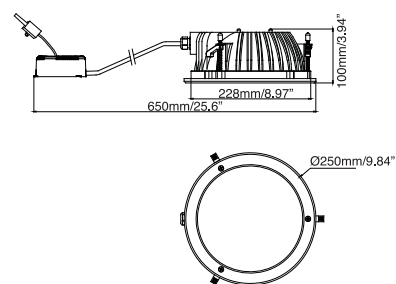

Dimensional Diagrams

Candle Power Distribution

B0111-A	B0111	B0801
High Power LEDs	High Power LEDs	High Power LEDs
85°	85°	85°
WW / NW / CW	WW / NW / CW	WW / NW / CW
900 Lm/1200 Lm	900 Lm/1200 Lm	900 Lm/1200 Lm
220-240V AC 50Hz	220-240V AC 50Hz	220-240V AC 50Hz
24W	24W	21W
80/75	80/75	80/75
Aluminium+Plastic	Aluminium+Plastic	Aluminium+Plastic
Painting	Painting	Painting
Ø240	Ø240	Ø240
-30°C - +40°C	-30°C - +40°C	-30°C - +40°C
IP40	IP40	IP40
0~100%	0~100%	0~100%

Commercial Illumination

LED Down Light Series

6" Down Light

Specifications

Item No.	B0611	B0661	B0241
Ligth Source	High Power LEDs	SMD3528 LEDs	High Power LEDs
Beam Angle	85°	85°	85°
Color Temperature	WW / NW / CW	WW / NW / CW	WW / NW / CW
Luminous Flux	575 Lm/650 Lm	575 Lm/650 Lm	575 Lm/650 Lm
Input Voltage	120V AC 60Hz	120V AC 60Hz	220-240V AC 50Hz
Power Consumption	13W	14W	13W
CRI	80/75	80/75	80/75
Housing Material	Aluminium	Aluminium+Plastic	Aluminium
Aperture or Cover Materials	Painting	Painting	Painting
Install Hole	Ø165	Ø165	Ø165
Operating Temperature	-30°C - +40°C	-30°C - +40°C	-30°C - +40°C
IP Rating	IP40	IP40	IP40
Dimmable	0~100%	0~100%	0~100%

Commercial Illumination

LED Down Light Series

6" Down Light

Specifications

Item No.	B0791	B0101	B0101-B
Ligth Source	High Power LEDs	High Power LEDs	High Power LEDs
Beam Angle	85°	85°	85°
Color Temperature	WW / NW / CW	WW / NW / CW	WW / NW / CW
Luminous Flux	570 Lm/650 Lm	640 Lm	575 Lm/650 Lm
Input Voltage	220-240V AC 50Hz	220-240V AC	100-120V AC
Power Consumption	13W	13W	13W
CRI	80/75	80/75	80/75
Housing Material	Aluminium+Plastic	Aluminium+Plastic	Aluminium+Plastic
Aperture or Cover Materials	Painting	Painting	Painting
Install Hole	Ø190	Ø190	Ø190
Operating Temperature	-30°C - +40°C	-30°C - +40°C	-30°C - +40°C
IP Rating	IP40	IP40	IP40
Dimmable	0~100%	0~100%	0~100%