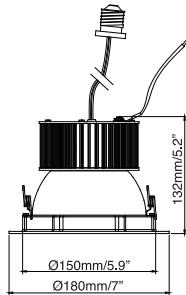

Dimensional Diagrams

Candle Power Distribution

B0111-A	B0111	B0801
High Power LEDs	High Power LEDs	High Power LEDs
85°	85°	85°
WW / NW / CW	WW / NW / CW	WW / NW / CW
900 Lm/1200 Lm	900 Lm/1200 Lm	900 Lm/1200 Lm
220-240V AC 50Hz	220-240V AC 50Hz	220-240V AC 50Hz
24W	24W	21W
80/75	80/75	80/75
Aluminium+Plastic	Aluminium+Plastic	Aluminium+Plastic
Painting	Painting	Painting
Ø240	Ø240	Ø240
-30°C - +40°C	-30°C - +40°C	-30°C - +40°C
IP40	IP40	IP40
0~100%	0~100%	0~100%

Commercial Illumination

LED Down Light Series

6" Down Light

Specifications

Item No.	B0611	B0661	B0241
Ligth Source	High Power LEDs	SMD3528 LEDs	High Power LEDs
Beam Angle	85°	85°	85°
Color Temperature	WW / NW / CW	WW / NW / CW	WW / NW / CW
Luminous Flux	575 Lm/650 Lm	575 Lm/650 Lm	575 Lm/650 Lm
Input Voltage	120V AC 60Hz	120V AC 60Hz	220-240V AC 50Hz
Power Consumption	13W	14W	13W
CRI	80/75	80/75	80/75
Housing Material	Aluminium	Aluminium+Plastic	Aluminium
Aperture or Cover Materials	Painting	Painting	Painting
Install Hole	Ø165	Ø165	Ø165
Operating Temperature	-30°C - +40°C	-30°C - +40°C	-30°C - +40°C
IP Rating	IP40	IP40	IP40
Dimmable	0~100%	0~100%	0~100%

Dimensional Diagrams

Candle Power Distribution

B0731	B0721	B0741
SMD3528 LEDs	SMD3528 LEDs	SMD3528 LEDs
85°	80°	85°
WW / NW / CW	WW / NW / CW	WW / NW / CW
575 Lm/650 Lm	575 Lm/650 Lm	350 Lm/450 Lm
220-240V AC 50Hz	120V AC 60Hz	220-240V AC 50Hz
14W	14W	9W
80/75	80/75	80/75
Aluminium+Plastic	Aluminium+Plastic	Aluminium+Plastic
Painting	Painting	Painting
Ø165	Ø190	Ø190
-30°C - +40°C	-30°C - +40°C	-30°C - +40°C
IP40	IP40	IP40
0~100%	0~100%	0~100%