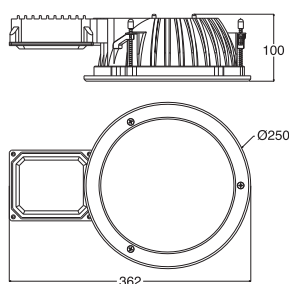

Dimensional Diagrams

Candle Power Distribution

B0111-A	B0111	B0801
High Power LEDs	High Power LEDs	High Power LEDs
85°	85°	85°
WW / NW / CW	WW / NW / CW	WW / NW / CW
900 Lm/1200 Lm	900 Lm/1200 Lm	900 Lm/1200 Lm
220-240V AC 50Hz	220-240V AC 50Hz	220-240V AC 50Hz
24W	24W	21W
80/75	80/75	80/75
Aluminium+Plastic	Aluminium+Plastic	Aluminium+Plastic
Painting	Painting	Painting
Ø240	Ø240	Ø240
-30°C - +40°C	-30°C - +40°C	-30°C - +40°C
IP40	IP40	IP40
0~100%	0~100%	0~100%

Commercial Illumination

LED Down Light Series

6" Down Light

Specifications

Item No.	B0611	B0661	B0241
Ligth Source	High Power LEDs	SMD3528 LEDs	High Power LEDs
Beam Angle	85°	85°	85°
Color Temperature	WW / NW / CW	WW / NW / CW	WW / NW / CW
Luminous Flux	575 Lm/650 Lm	575 Lm/650 Lm	575 Lm/650 Lm
Input Voltage	120V AC 60Hz	120V AC 60Hz	220-240V AC 50Hz
Power Consumption	13W	14W	13W
CRI	80/75	80/75	80/75
Housing Material	Aluminium	Aluminium+Plastic	Aluminium
Aperture or Cover Materials	Painting	Painting	Painting
Install Hole	Ø165	Ø165	Ø165
Operating Temperature	-30°C - +40°C	-30°C - +40°C	-30°C - +40°C
IP Rating	IP40	IP40	IP40
Dimmable	0~100%	0~100%	0~100%

Dimensional Diagrams

Candle Power Distribution

B0731	B0721	B0741
SMD3528 LEDs	SMD3528 LEDs	SMD3528 LEDs
85°	80°	85°
WW / NW / CW	WW / NW / CW	WW / NW / CW
575 Lm/650 Lm	575 Lm/650 Lm	350 Lm/450 Lm
220-240V AC 50Hz	120V AC 60Hz	220-240V AC 50Hz
14W	14W	9W
80/75	80/75	80/75
Aluminium+Plastic	Aluminium+Plastic	Aluminium+Plastic
Painting	Painting	Painting
Ø165	Ø190	Ø190
-30°C - +40°C	-30°C - +40°C	-30°C - +40°C
IP40	IP40	IP40
0~100%	0~100%	0~100%