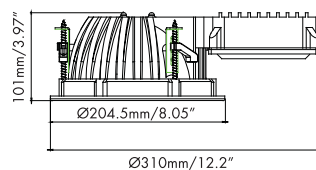

Commercial Illumination

LED Down Light Series

6" Down Light

Specifications

Item No.	B0611	B0661	B0241
Ligth Source	High Power LEDs	SMD3528 LEDs	High Power LEDs
Beam Angle	85°	85°	85°
Color Temperature	WW / NW / CW	WW / NW / CW	WW / NW / CW
Luminous Flux	575 Lm/650 Lm	575 Lm/650 Lm	575 Lm/650 Lm
Input Voltage	120V AC 60Hz	120V AC 60Hz	220-240V AC 50Hz
Power Consumption	13W	14W	13W
CRI	80/75	80/75	80/75
Housing Material	Aluminium	Aluminium+Plastic	Aluminium
Aperture or Cover Materials	Painting	Painting	Painting
Install Hole	Ø165	Ø165	Ø165
Operating Temperature	-30°C - +40°C	-30°C - +40°C	-30°C - +40°C
IP Rating	IP40	IP40	IP40
Dimmable	0~100%	0~100%	0~100%

Dimensional Diagrams

Candle Power Distribution

B0731	B0721	B0741
SMD3528 LEDs	SMD3528 LEDs	SMD3528 LEDs
85°	80°	85°
WW / NW / CW	WW / NW / CW	WW / NW / CW
575 Lm/650 Lm	575 Lm/650 Lm	350 Lm/450 Lm
220-240V AC 50Hz	120V AC 60Hz	220-240V AC 50Hz
14W	14W	9W
80/75	80/75	80/75
Aluminium+Plastic	Aluminium+Plastic	Aluminium+Plastic
Painting	Painting	Painting
Ø165	Ø190	Ø190
-30°C - +40°C	-30°C - +40°C	-30°C - +40°C
IP40	IP40	IP40
0~100%	0~100%	0~100%

Commercial Illumination

LED Down Light Series

6" Down Light

Specifications

Item No.	B0791	B0101	B0101-B
Ligth Source	High Power LEDs	High Power LEDs	High Power LEDs
Beam Angle	85°	85°	85°
Color Temperature	WW / NW / CW	WW / NW / CW	WW / NW / CW
Luminous Flux	570 Lm/650 Lm	640 Lm	575 Lm/650 Lm
Input Voltage	220-240V AC 50Hz	220-240V AC	100-120V AC
Power Consumption	13W	13W	13W
CRI	80/75	80/75	80/75
Housing Material	Aluminium+Plastic	Aluminium+Plastic	Aluminium+Plastic
Aperture or Cover Materials	Painting	Painting	Painting
Install Hole	Ø190	Ø190	Ø190
Operating Temperature	-30°C - +40°C	-30°C - +40°C	-30°C - +40°C
IP Rating	IP40	IP40	IP40
Dimmable	0~100%	0~100%	0~100%