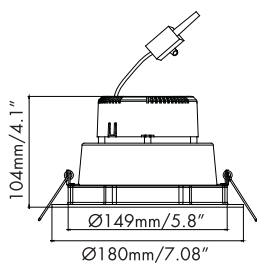

Commercial Illumination

LED Down Light Series

6" Down Light

Specifications

Item No.	B0611	B0661	B0241
Ligth Source	High Power LEDs	SMD3528 LEDs	High Power LEDs
Beam Angle	85°	85°	85°
Color Temperature	WW / NW / CW	WW / NW / CW	WW / NW / CW
Luminous Flux	575 Lm/650 Lm	575 Lm/650 Lm	575 Lm/650 Lm
Input Voltage	120V AC 60Hz	120V AC 60Hz	220-240V AC 50Hz
Power Consumption	13W	14W	13W
CRI	80/75	80/75	80/75
Housing Material	Aluminium	Aluminium+Plastic	Aluminium
Aperture or Cover Materials	Painting	Painting	Painting
Install Hole	Ø165	Ø165	Ø165
Operating Temperature	-30°C - +40°C	-30°C - +40°C	-30°C - +40°C
IP Rating	IP40	IP40	IP40
Dimmable	0~100%	0~100%	0~100%

Dimensional Diagrams

Candle Power Distribution

B0731	B0721	B0741
SMD3528 LEDs	SMD3528 LEDs	SMD3528 LEDs
85°	80°	85°
WW / NW / CW	WW / NW / CW	WW / NW / CW
575 Lm/650 Lm	575 Lm/650 Lm	350 Lm/450 Lm
220-240V AC 50Hz	120V AC 60Hz	220-240V AC 50Hz
14W	14W	9W
80/75	80/75	80/75
Aluminium+Plastic	Aluminium+Plastic	Aluminium+Plastic
Painting	Painting	Painting
Ø165	Ø190	Ø190
-30°C - +40°C	-30°C - +40°C	-30°C - +40°C
IP40	IP40	IP40
0~100%	0~100%	0~100%

Commercial Illumination

LED Down Light Series

6" Down Light

Specifications

Item No.	B0791	B0101	B0101-B
Ligth Source	High Power LEDs	High Power LEDs	High Power LEDs
Beam Angle	85°	85°	85°
Color Temperature	WW / NW / CW	WW / NW / CW	WW / NW / CW
Luminous Flux	570 Lm/650 Lm	640 Lm	575 Lm/650 Lm
Input Voltage	220-240V AC 50Hz	220-240V AC	100-120V AC
Power Consumption	13W	13W	13W
CRI	80/75	80/75	80/75
Housing Material	Aluminium+Plastic	Aluminium+Plastic	Aluminium+Plastic
Aperture or Cover Materials	Painting	Painting	Painting
Install Hole	Ø190	Ø190	Ø190
Operating Temperature	-30°C - +40°C	-30°C - +40°C	-30°C - +40°C
IP Rating	IP40	IP40	IP40
Dimmable	0~100%	0~100%	0~100%