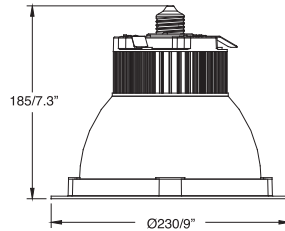

Commercial Illumination

LED Down Light Series

8" Down Light

Specifications

Item No.	B0201	B0141	B0691
Ligth Source	High Power LEDs	High Power LEDs	SMD3528 LEDs
Beam Angle	85°	85°	85°
Color Temperature	WW / NW / CW	WW / NW / CW	WW / NW / CW
Luminous Flux	900 Lm/1200 Lm	900 Lm/1200 Lm	900 Lm/1200 Lm
Input Voltage	110-120V AC 60Hz	110-120V AC 60Hz	220-240V AC 50Hz
Power Consumption	23W	23W	24W
CRI	80/75	80/75	80/75
Housing Material	Aluminium	Aluminium	Aluminium+Plastic
Aperture or Cover Materials	Painting	Painting	Painting
Install Hole	Ø210	Ø210	Ø210
Operating Temperature	-30°C - +40°C	-30°C - +40°C	-30°C - +40°C
IP Rating	IP40	IP40	IP40
Lamp Head Type	GU24	E26	/
Dimmable	0~100%	0~100%	0~100%

Dimensional Diagrams

Candle Power Distribution

B0111-A	B0111	B0801
High Power LEDs	High Power LEDs	High Power LEDs
85°	85°	85°
WW / NW / CW	WW / NW / CW	WW / NW / CW
900 Lm/1200 Lm	900 Lm/1200 Lm	900 Lm/1200 Lm
220-240V AC 50Hz	220-240V AC 50Hz	220-240V AC 50Hz
24W	24W	21W
80/75	80/75	80/75
Aluminium+Plastic	Aluminium+Plastic	Aluminium+Plastic
Painting	Painting	Painting
Ø240	Ø240	Ø240
-30°C - +40°C	-30°C - +40°C	-30°C - +40°C
IP40	IP40	IP40
0~100%	0~100%	0~100%

Commercial Illumination

LED Down Light Series

6" Down Light

Specifications

Item No.	B0611	B0661	B0241
Ligth Source	High Power LEDs	SMD3528 LEDs	High Power LEDs
Beam Angle	85°	85°	85°
Color Temperature	WW / NW / CW	WW / NW / CW	WW / NW / CW
Luminous Flux	575 Lm/650 Lm	575 Lm/650 Lm	575 Lm/650 Lm
Input Voltage	120V AC 60Hz	120V AC 60Hz	220-240V AC 50Hz
Power Consumption	13W	14W	13W
CRI	80/75	80/75	80/75
Housing Material	Aluminium	Aluminium+Plastic	Aluminium
Aperture or Cover Materials	Painting	Painting	Painting
Install Hole	Ø165	Ø165	Ø165
Operating Temperature	-30°C - +40°C	-30°C - +40°C	-30°C - +40°C
IP Rating	IP40	IP40	IP40
Dimmable	0~100%	0~100%	0~100%