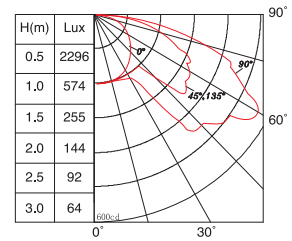

Commercial Illumination

LED Coolspace Series

Specifications

Item No.	91394-05	91394-04	91394-03
Ligth Source	28 x 1W LEDs	24 x 1W LEDs	20 x 1W LEDs
Beam Angle	120°	120°	120°
Color Temperature	5000K	5000K	5000K
Luminous Flux	2186 Lm	1874 Lm	1556 Lm
Input Voltage	100V-240V AC 50/60Hz	100V-240V AC 50/60Hz	100V-240V AC 50/60Hz
Power Consumption	37W	32W	26.7W
Material	Aluminium+Plastic	Aluminium+Plastic	Aluminium+Plastic
Dimensions	1796x78x28mm	1545x78x28mm	1296x78x28mm

Dimensional Diagrams

Candle Power Distribution

91394-02	91394-01
14 x 1W LEDs	9 x 1W LEDs
120°	120°
5000K	5000K
1093 Lm	700 Lm
100V-240V AC 50/60Hz	100V-240V AC 50/60Hz
18.7W	12W
Aluminium+Plastic	Aluminium+Plastic
920x78x28mm	608x78x28mm