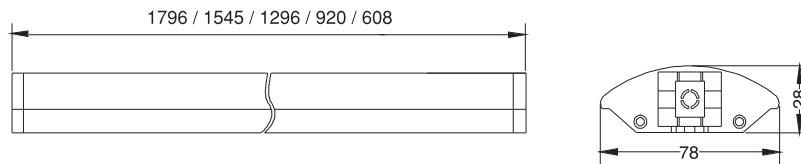

Commercial Illumination

LED Coolspace Series

Specifications

Item No.	91394-05	91394-04	91394-03
Ligth Source	28 x 1W LEDs	24 x 1W LEDs	20 x 1W LEDs
Beam Angle	120°	120°	120°
Color Temperature	5000K	5000K	5000K
Luminous Flux	2186 Lm	1874 Lm	1556 Lm
Input Voltage	100V-240V AC 50/60Hz	100V-240V AC 50/60Hz	100V-240V AC 50/60Hz
Power Consumption	37W	32W	26.7W
Material	Aluminium+Plastic	Aluminium+Plastic	Aluminium+Plastic
Dimensions	1796x78x28mm	1545x78x28mm	1296x78x28mm

Dimensional Diagrams

Candle Power Distribution

91394-02	91394-01
14 x 1W LEDs	9 x 1W LEDs
120°	120°
5000K	5000K
1093 Lm	700 Lm
100V-240V AC 50/60Hz	100V-240V AC 50/60Hz
18.7W	12W
Aluminium+Plastic	Aluminium+Plastic
920x78x28mm	608x78x28mm