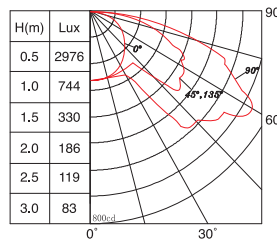

Commercial Illumination

LED Coolspace Series

Specifications

Item No.	91394-05	91394-04	91394-03
Ligth Source	28 x 1W LEDs	24 x 1W LEDs	20 x 1W LEDs
Beam Angle	120°	120°	120°
Color Temperature	5000K	5000K	5000K
Luminous Flux	2186 Lm	1874 Lm	1556 Lm
Input Voltage	100V-240V AC 50/60Hz	100V-240V AC 50/60Hz	100V-240V AC 50/60Hz
Power Consumption	37W	32W	26.7W
Material	Aluminium+Plastic	Aluminium+Plastic	Aluminium+Plastic
Dimensions	1796x78x28mm	1545x78x28mm	1296x78x28mm

Dimensional Diagrams

Candle Power Distribution

91394-02	91394-01
14 x 1W LEDs	9 x 1W LEDs
120°	120°
5000K	5000K
1093 Lm	700 Lm
100V-240V AC 50/60Hz	100V-240V AC 50/60Hz
18.7W	12W
Aluminium+Plastic	Aluminium+Plastic
920x78x28mm	608x78x28mm