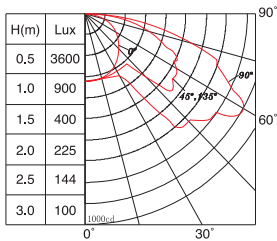

Commercial Illumination

LED Coolspace Series

Specifications

Item No.	91394-05	91394-04	91394-03
Ligth Source	28 x 1W LEDs	24 x 1W LEDs	20 x 1W LEDs
Beam Angle	120°	120°	120°
Color Temperature	5000K	5000K	5000K
Luminous Flux	2186 Lm	1874 Lm	1556 Lm
Input Voltage	100V-240V AC 50/60Hz	100V-240V AC 50/60Hz	100V-240V AC 50/60Hz
Power Consumption	37W	32W	26.7W
Material	Aluminium+Plastic	Aluminium+Plastic	Aluminium+Plastic
Dimensions	1796x78x28mm	1545x78x28mm	1296x78x28mm

Dimensional Diagrams

Candle Power Distribution

91394-02	91394-01
14 x 1W LEDs	9 x 1W LEDs
120°	120°
5000K	5000K
1093 Lm	700 Lm
100V-240V AC 50/60Hz	100V-240V AC 50/60Hz
18.7W	12W
Aluminium+Plastic	Aluminium+Plastic
920x78x28mm	608x78x28mm